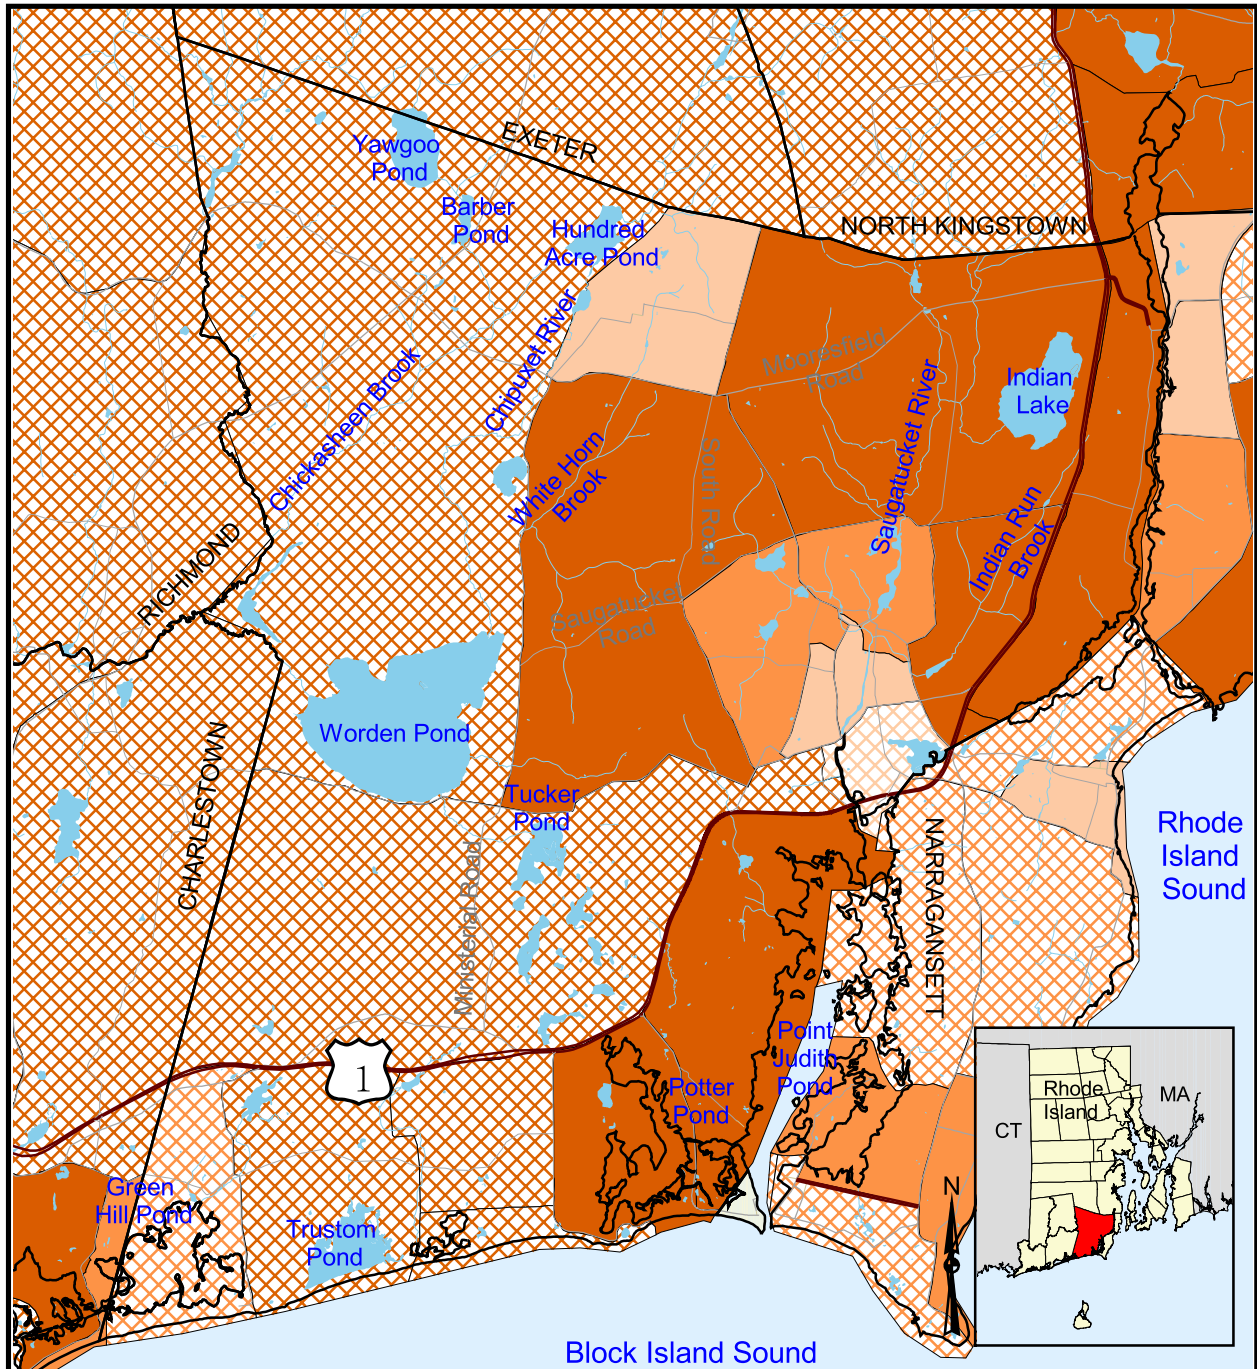

# 1990 Population Distribution in South Kingstown, Rhode Island

Population Density (per square mile)

	Less than 250		5001 - 6500
	251 - 500		6501 - 8000
	501 - 1000		8001 - 9500
	1001 - 1500		9501 - 11000
	1501 - 2500		11001 - 15000
	2501 - 3500		15001 - 20000
	3501 - 5000		More than 20000

- Primary Roads
- Streams
- Ponds

0 1 2 Kilometers

0 1 2 Miles

Scale = 1:110,000

Source: All data layers used to create this map were produced by the University of Rhode Island's Environmental Data Center for the Rhode Island Geographic Information System (RIGIS). Population data were collected by the U.S. Census Bureau.