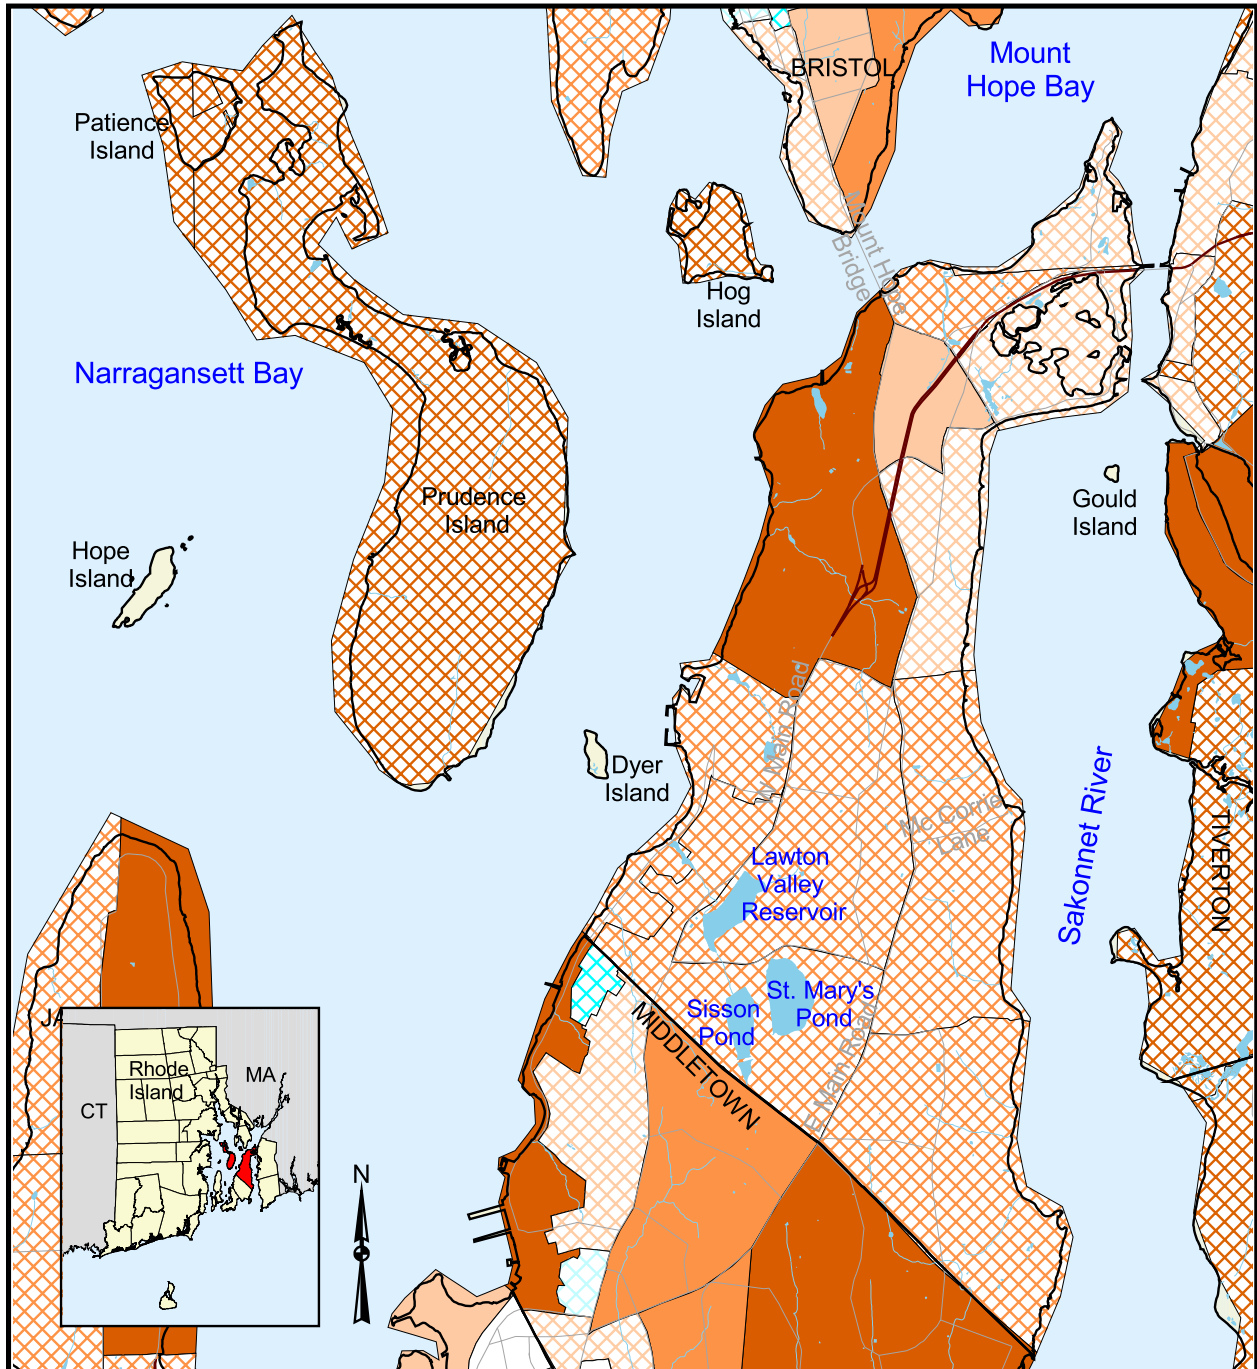

1990 Population Distribution in Portsmouth, Rhode Island

Population Density (per square mile)

0 1 2 Kilometers

0 1 2 Miles

Scale = 1:100,000

Source: All data layers used to create this map were produced by the University of Rhode Island's Environmental Data Center for the Rhode Island Geographic Information System (RIGIS). Population data were collected by the U.S. Census Bureau.