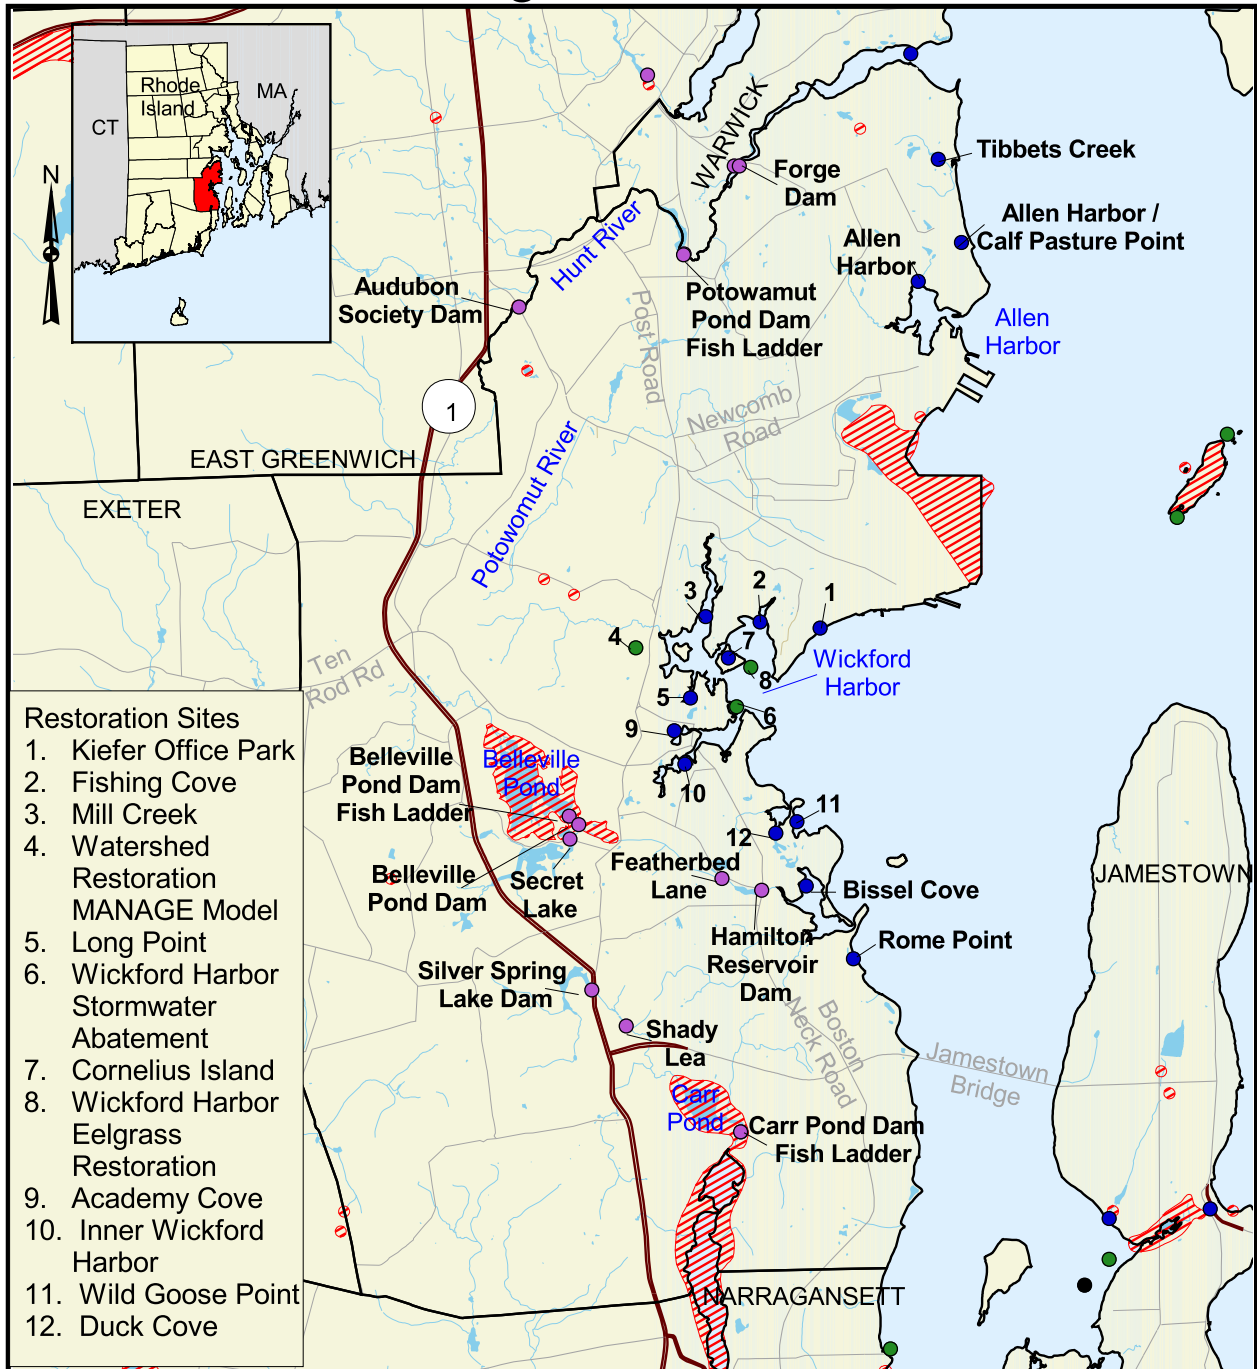

Rare Species Habitat Distribution and Restoration Sites in North Kingstown, Rhode Island

Source: All data layers used to create this map were produced by the University of Rhode Island's Environmental Data Center for the Rhode Island Geographic Information System (RIGIS).