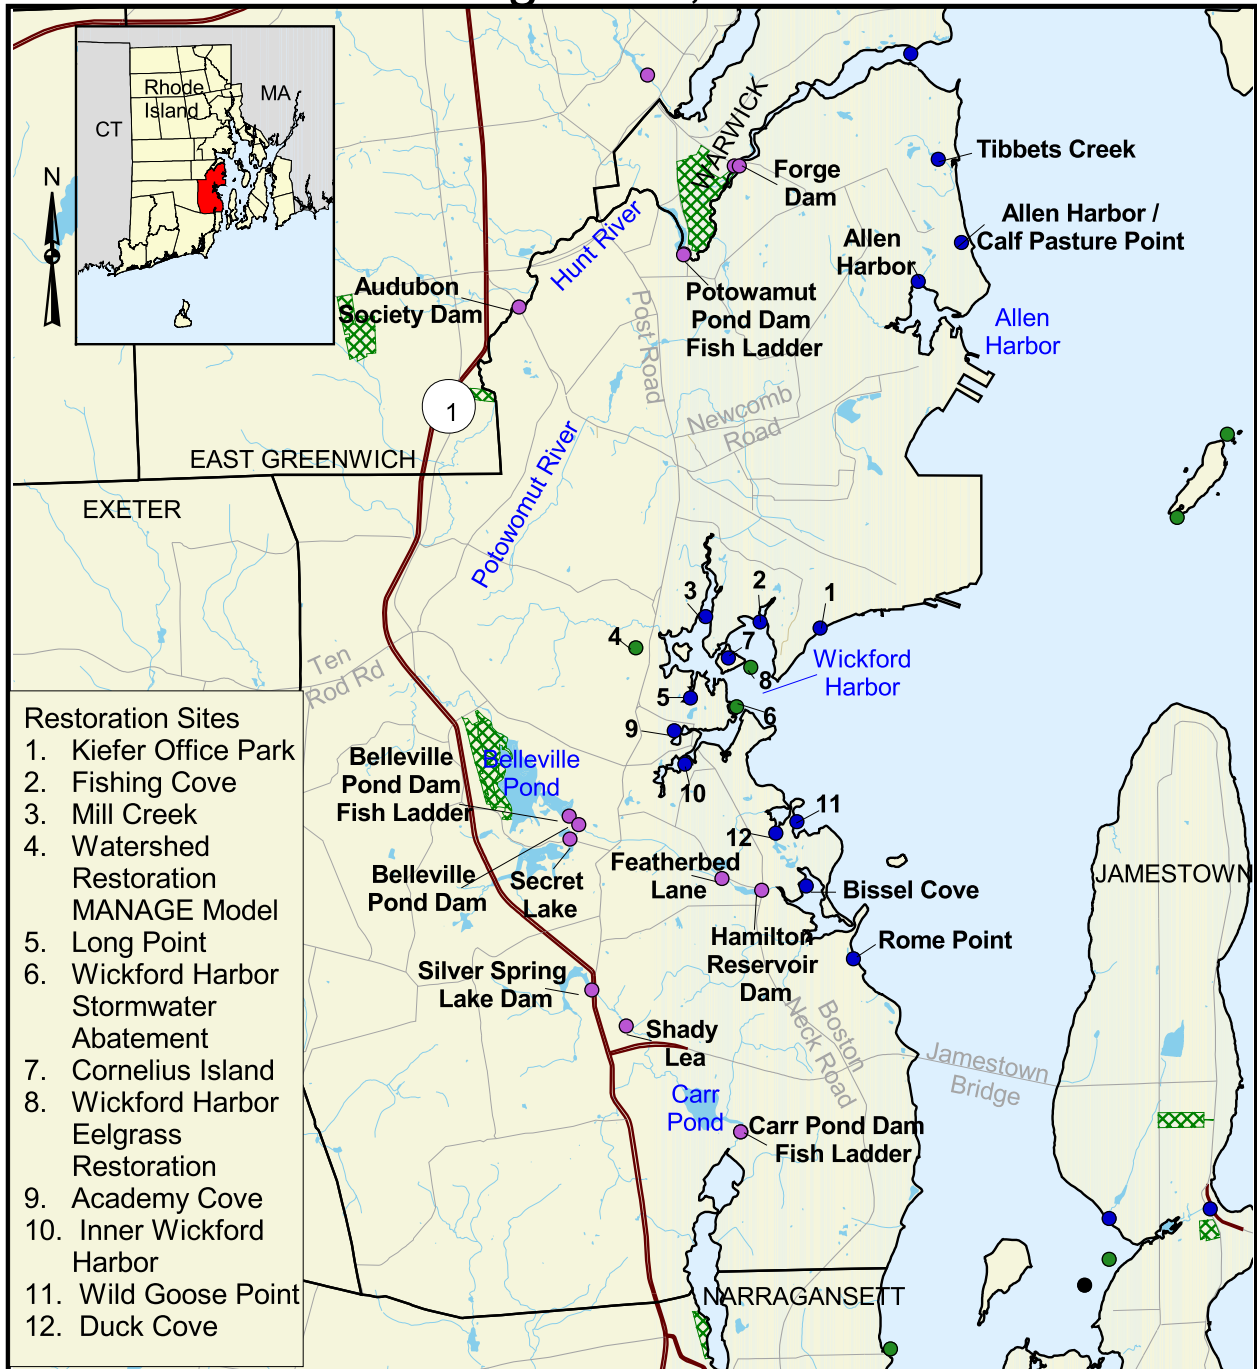

Restoration Sites and Public Land in North Kingstown, Rhode Island

Source: All data layers used to create this map were produced by the University of Rhode Island's Environmental Data Center for the Rhode Island Geographic Information System (RIGIS).