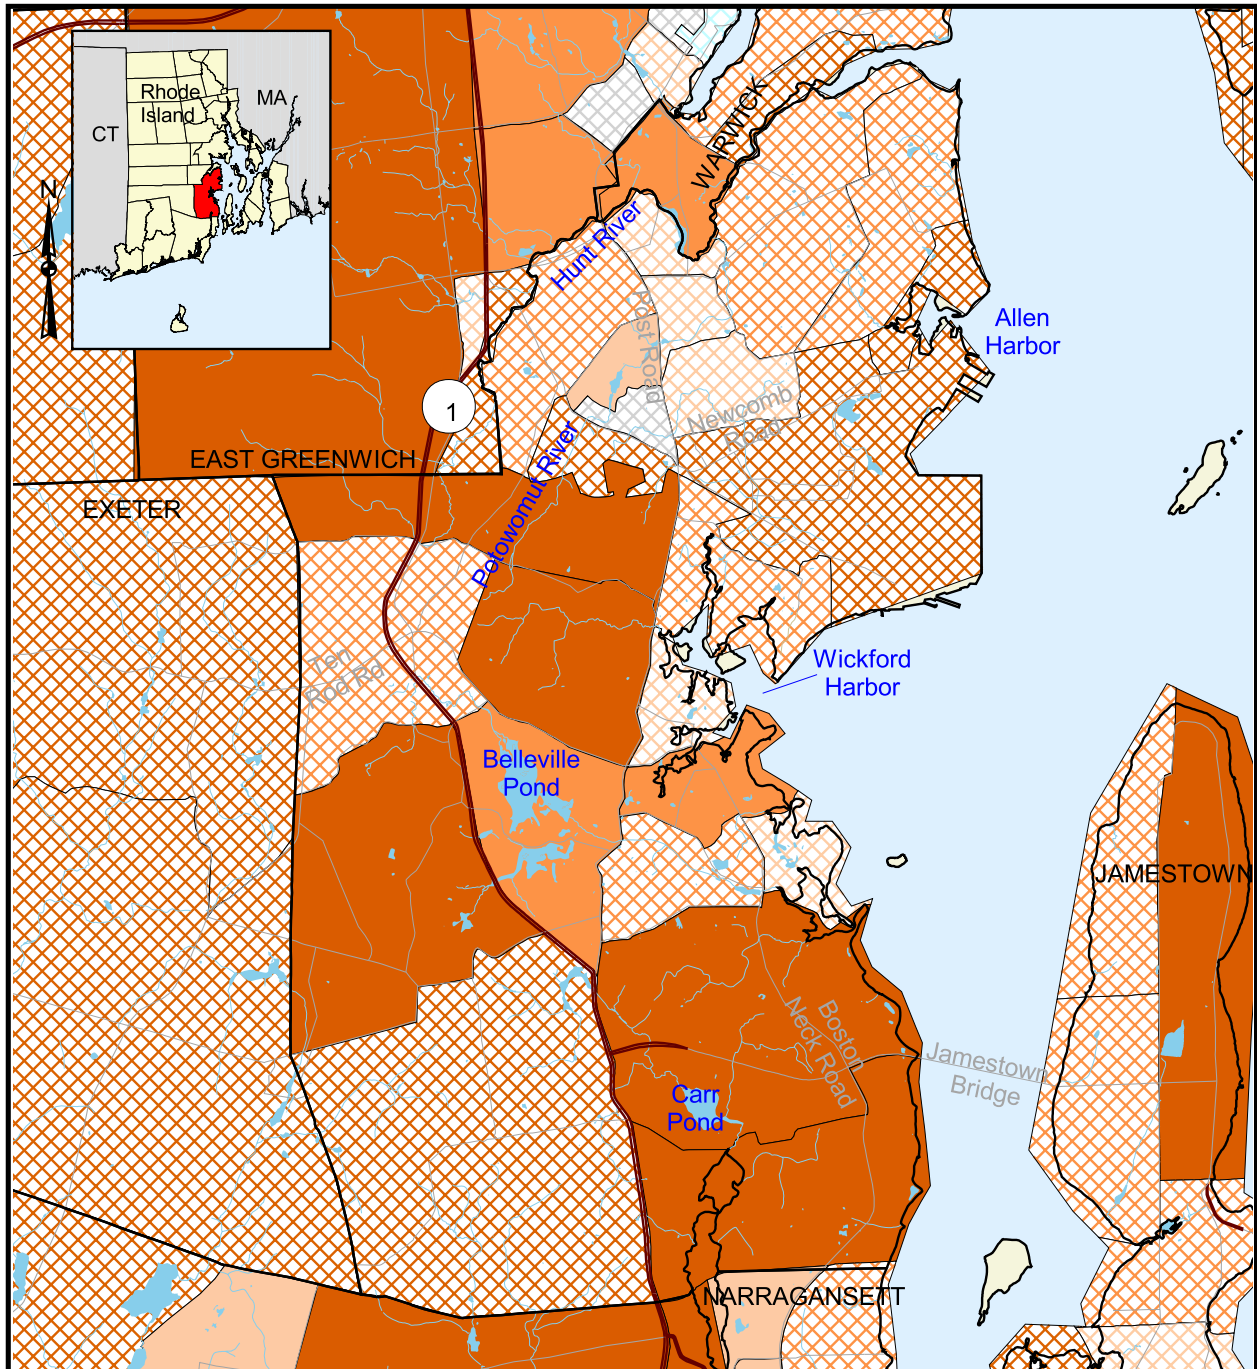

1990 Population Distribution in North Kingstown, Rhode Island

Population Density (per square mile)

0 1 2 Kilometers

0 1 2 Miles

Scale = 1:110,000

Source: All data layers used to create this map were produced by the University of Rhode Island's Environmental Data Center for the Rhode Island Geographic Information System (RIGIS). Population data were collected by the U.S. Census Bureau.