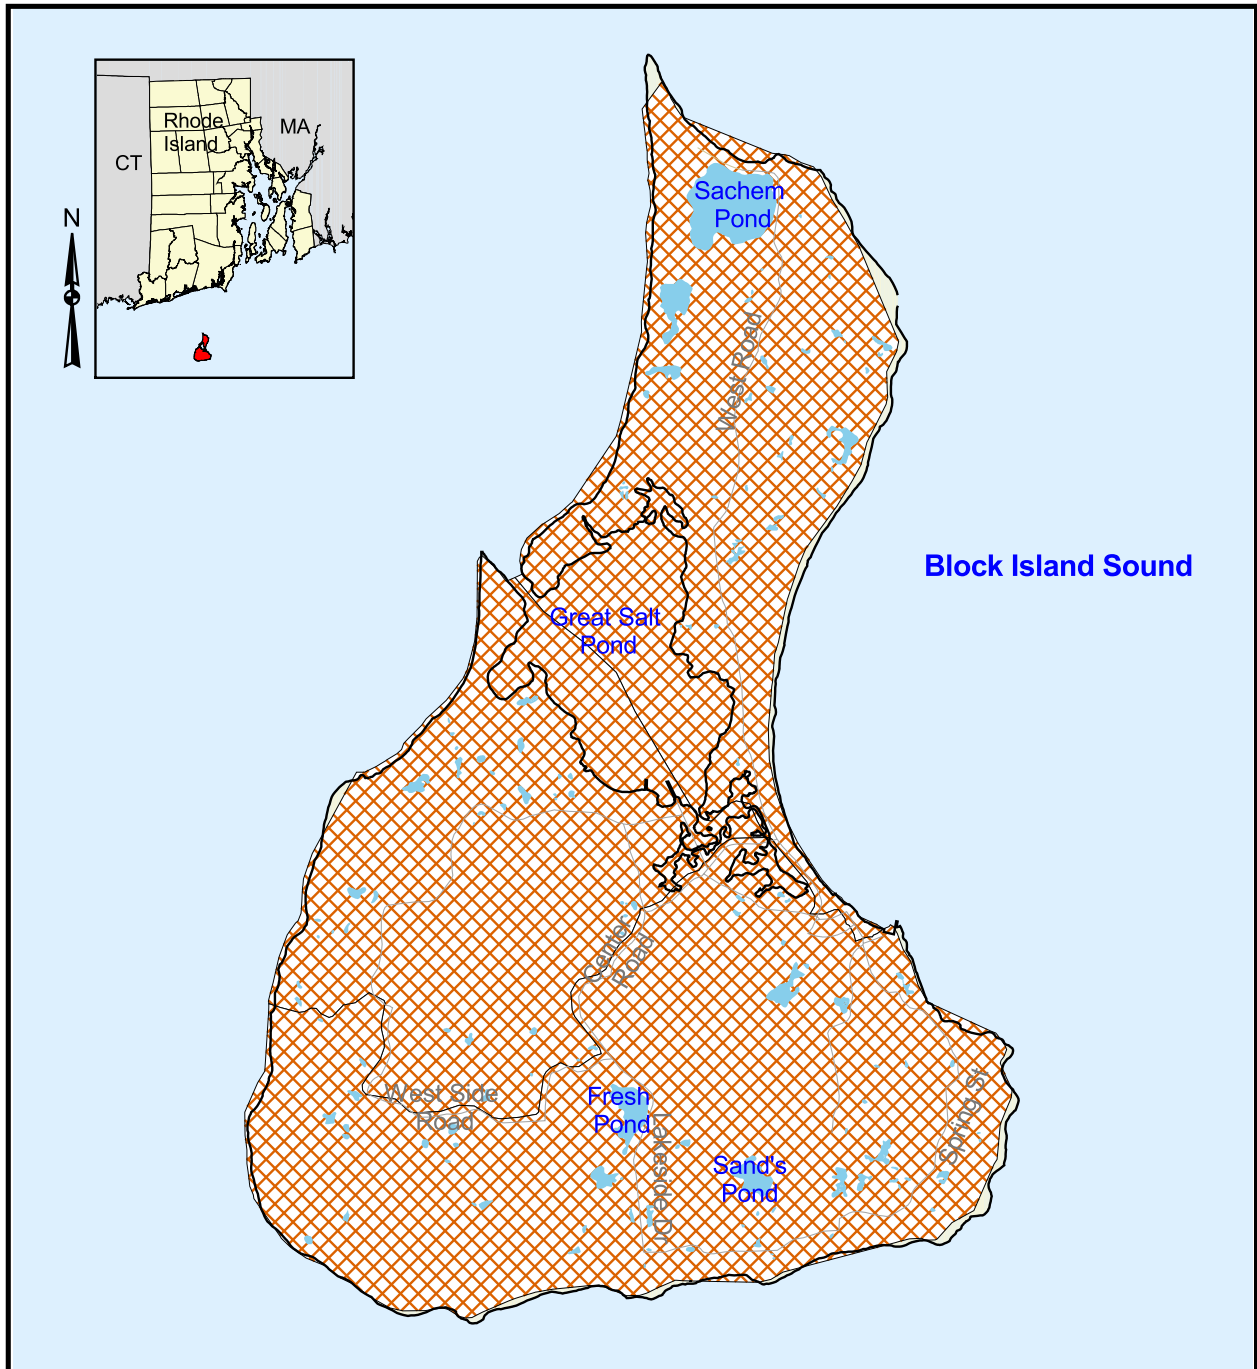

1990 Population Distribution in New Shoreham, Rhode Island

Population Density (per square mile)

0 0.5 1 Kilometers

0 0.5 1 Miles

Scale = 1:60,000

Source: All data layers used to create this map were produced by the University of Rhode Island's Environmental Data Center for the Rhode Island Geographic Information System (RIGIS). Population data were collected by the U.S. Census Bureau.