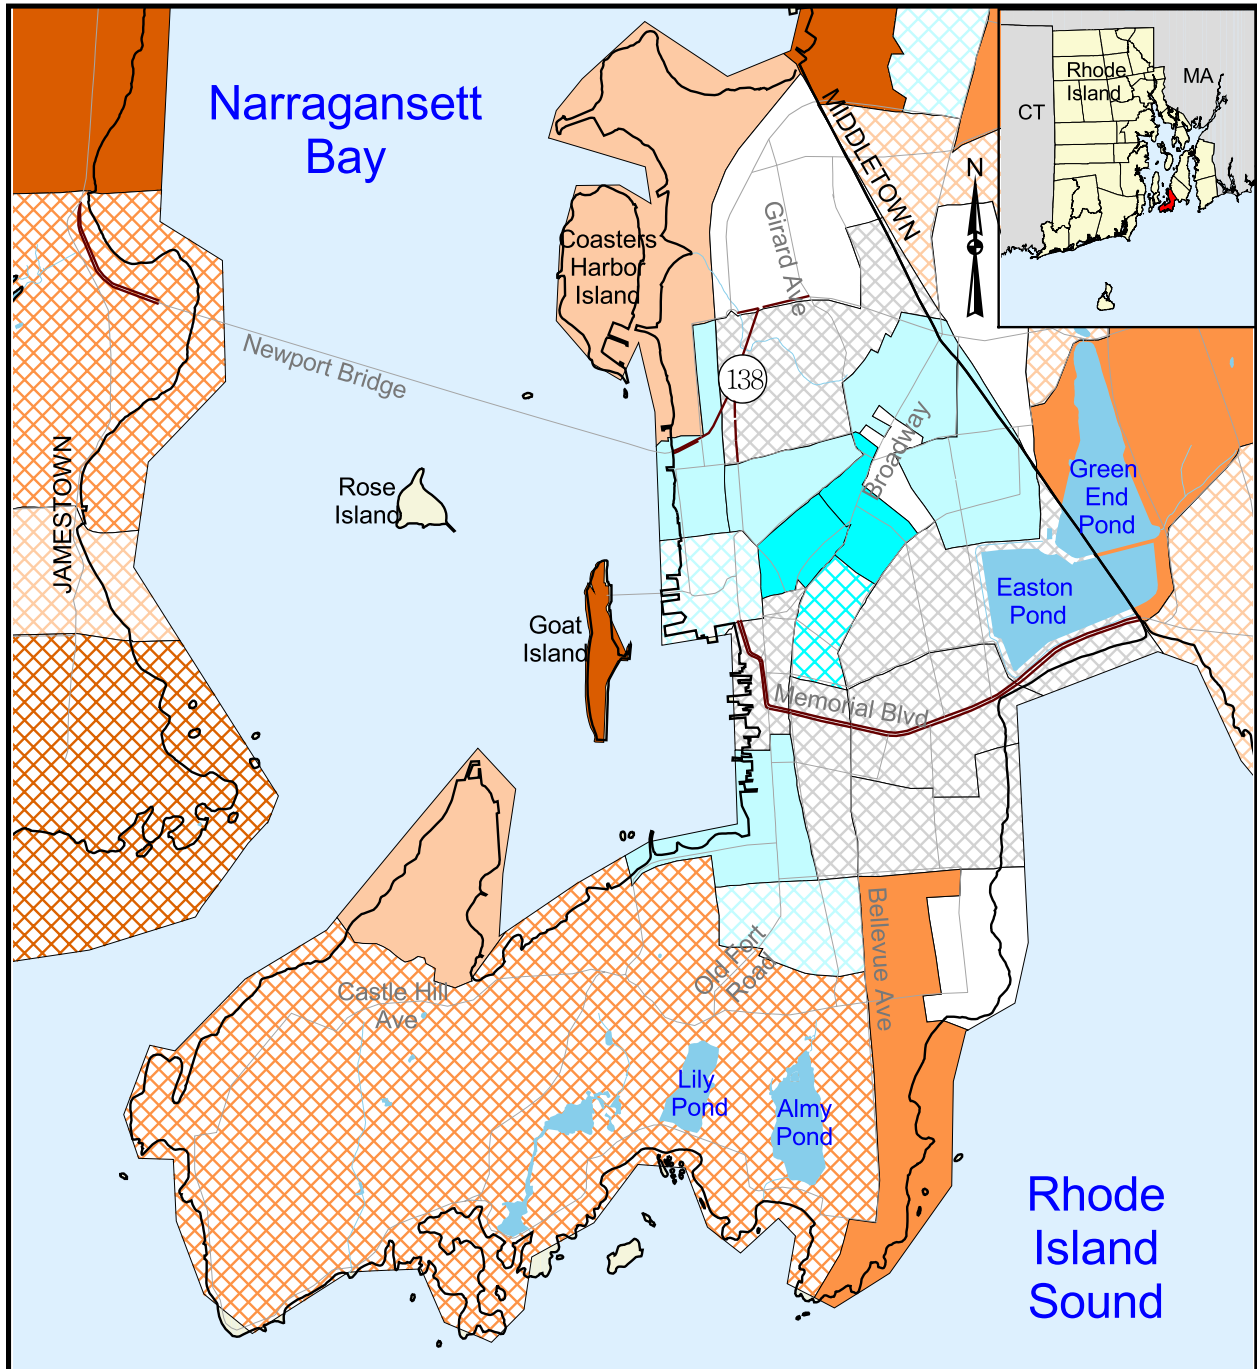

1990 Population Distribution in Newport, Rhode Island

Population Density (per square mile)

0 0.5 1 Kilometers

0 0.5 1 Miles

Scale = 1:50,000

Source: All data layers used to create this map were produced by the University of Rhode Island's Environmental Data Center for the Rhode Island Geographic Information System (RIGIS). Population data were collected by the U.S. Census Bureau.