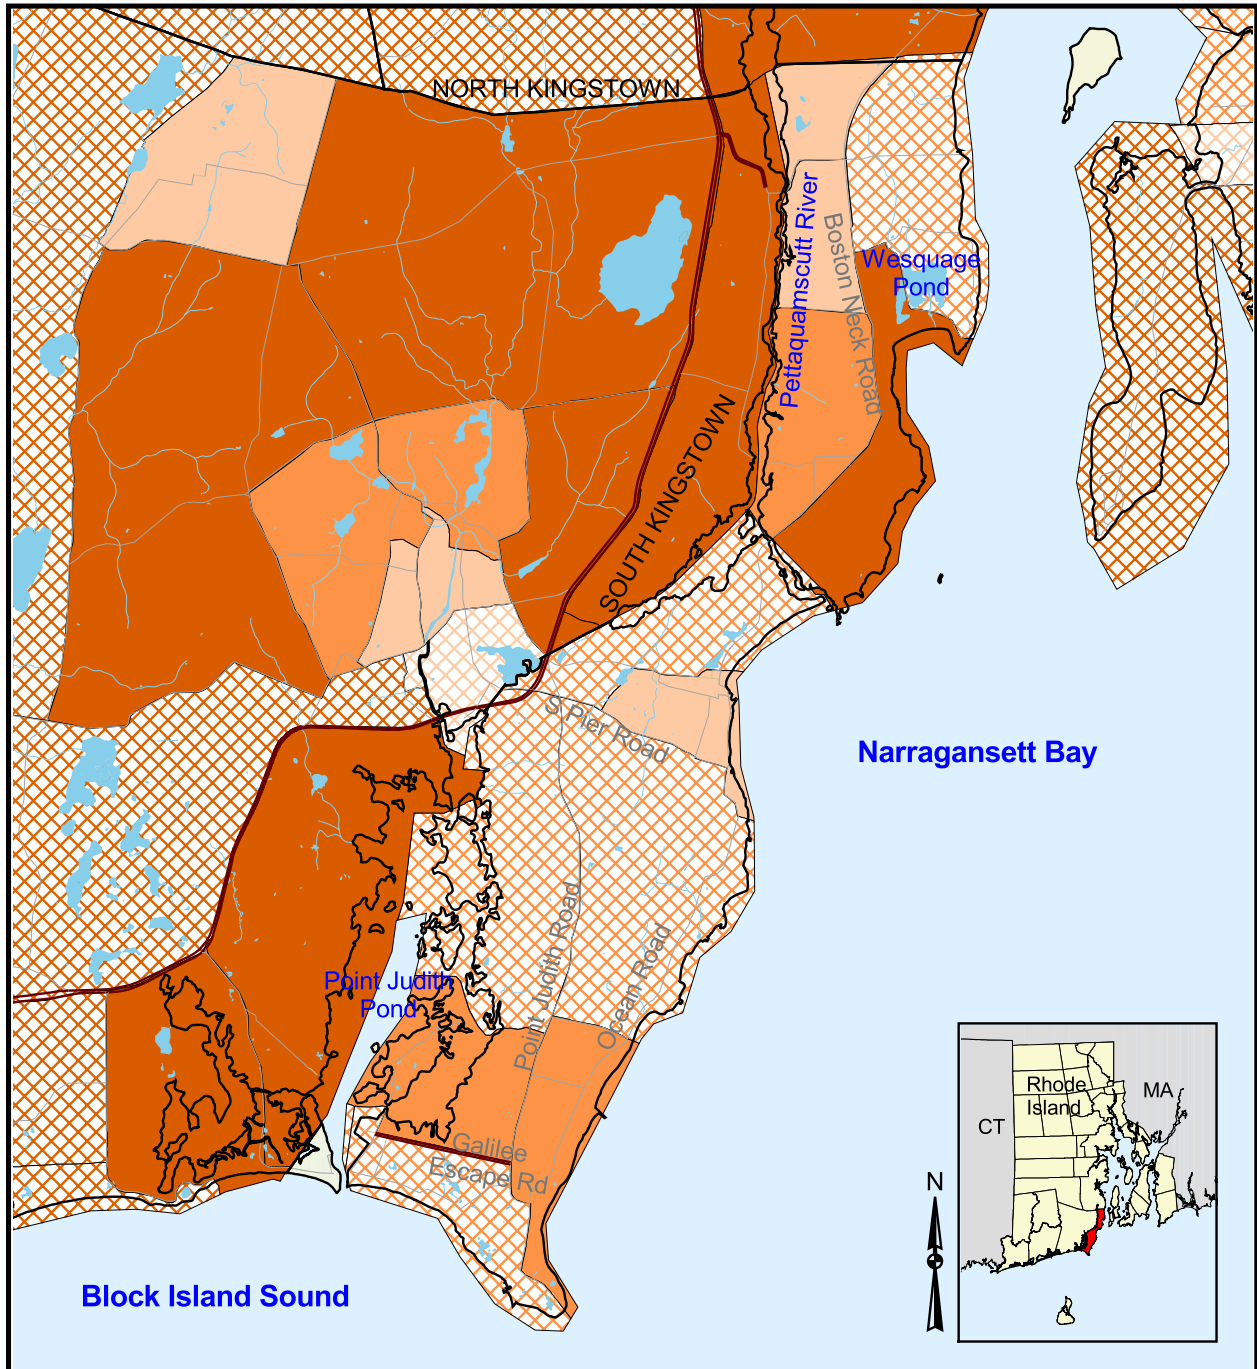

1990 Population Distribution in Narragansett, Rhode Island

Population Density (per square mile)

0 0.5 1 Kilometers

0 0.5 1 Miles

Scale = 1:100,000

Source: All data layers used to create this map were produced by the University of Rhode Island's Environmental Data Center for the Rhode Island Geographic Information System (RIGIS). Population data were collected by the U.S. Census Bureau.