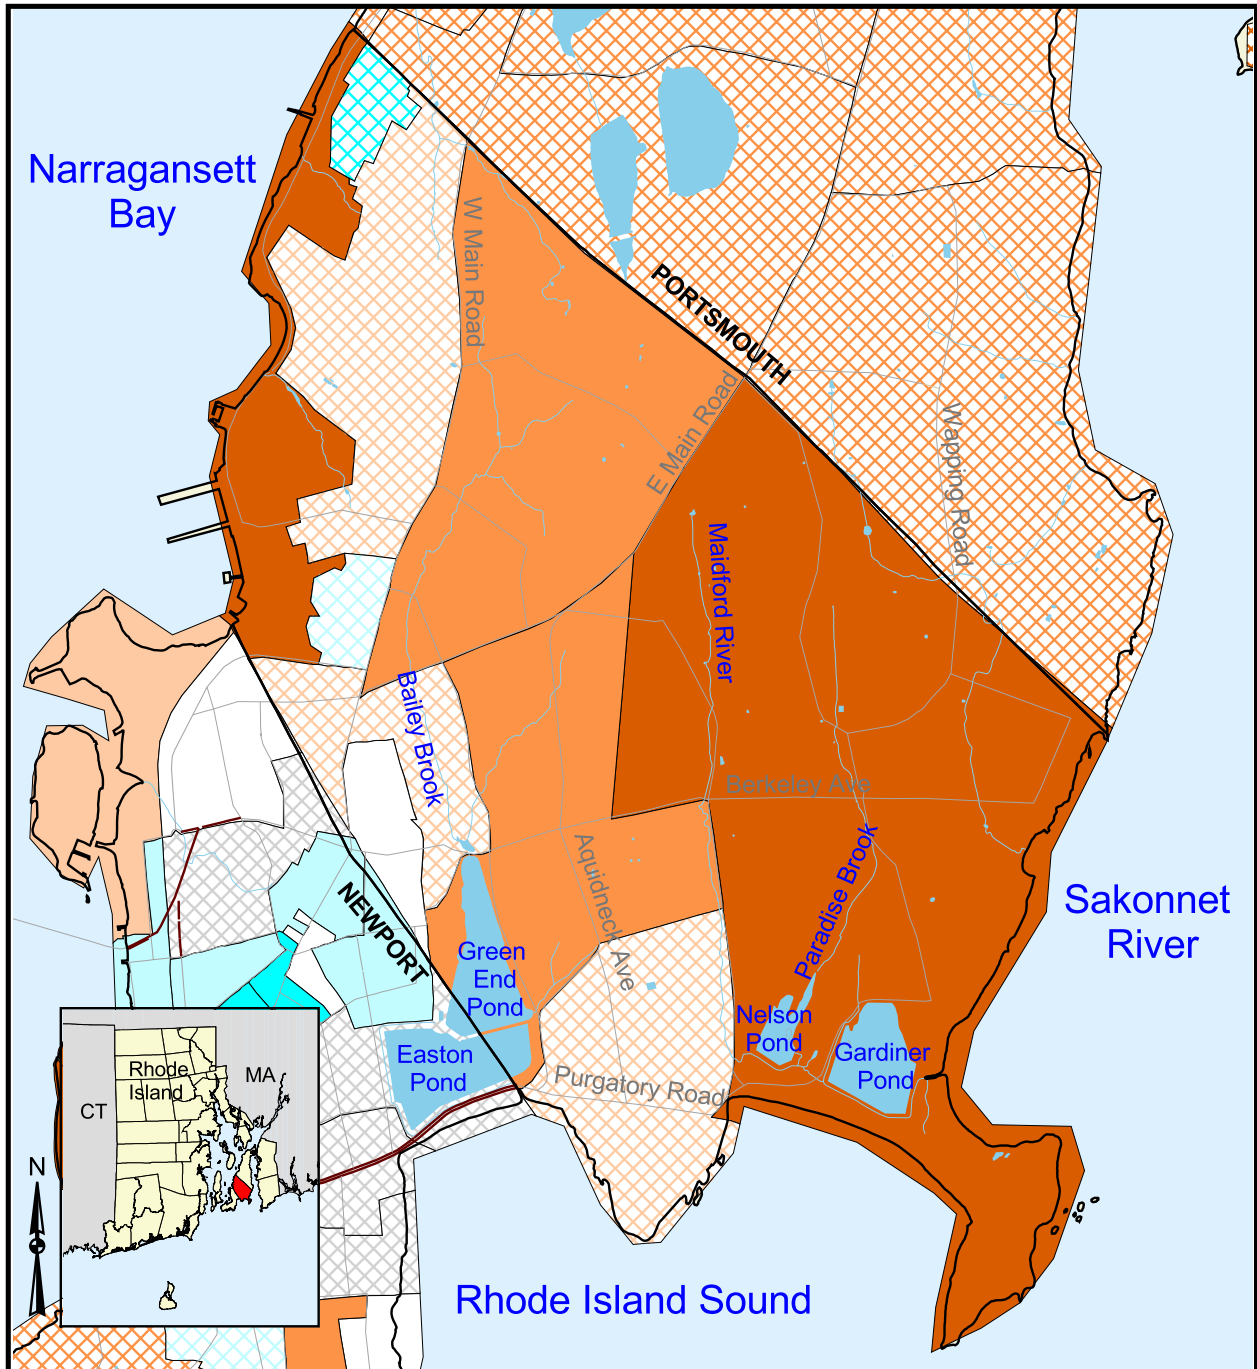

1990 Population Distribution in Middletown, Rhode Island

Population Density (per square mile)

Less than 250	5001 - 6500
251 - 500	6501 - 8000
501 - 1000	8001 - 9500
1001 - 1500	9501 - 11000
1501 - 2500	11001 - 15000
2501 - 3500	15001 - 20000
3501 - 5000	More than 20000

- Primary Roads
- Streams
- Ponds

0 0.5 1 Kilometers

0 0.5 1 Miles

Scale = 1:60,000

Source: All data layers used to create this map were produced by the University of Rhode Island's Environmental Data Center for the Rhode Island Geographic Information System (RIGIS). Population data were collected by the U.S. Census Bureau.