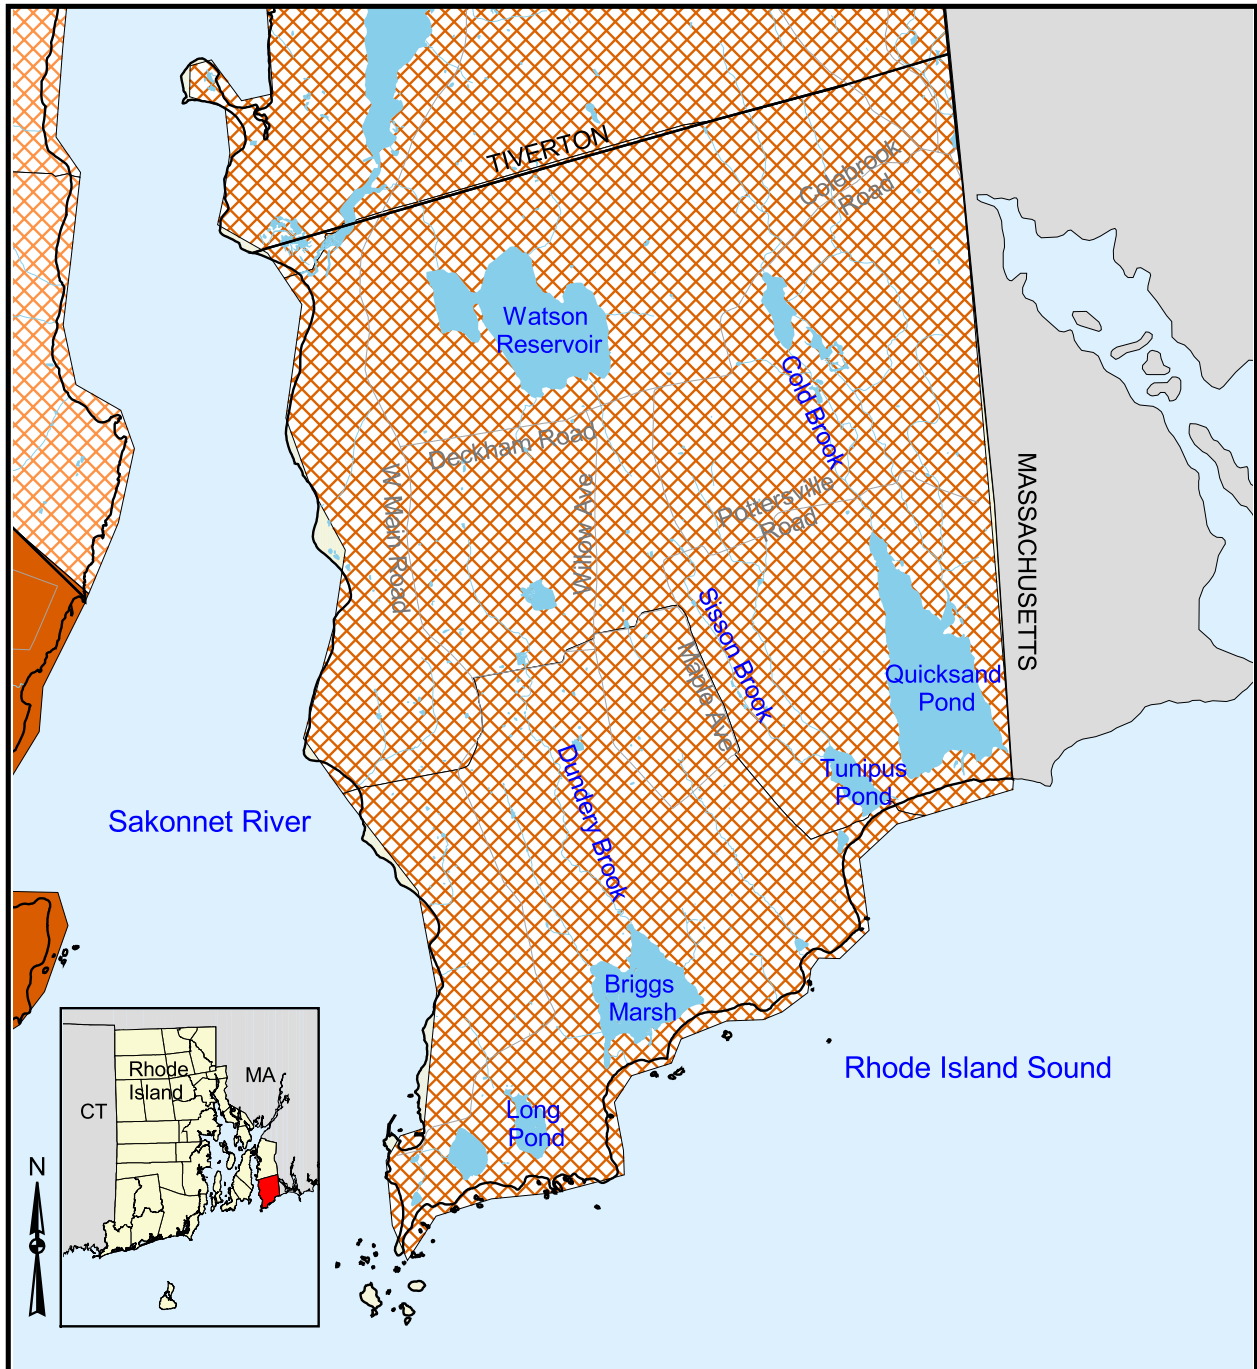

1990 Population Distribution in Little Compton, Rhode Island

Population Density (per square mile)

0 0.5 1 Kilometers

0 0.5 1 Miles

Scale = 1:80,000

Source: All data layers used to create this map were produced by the University of Rhode Island's Environmental Data Center for the Rhode Island Geographic Information System (RIGIS). Population data were collected by the U.S. Census Bureau.