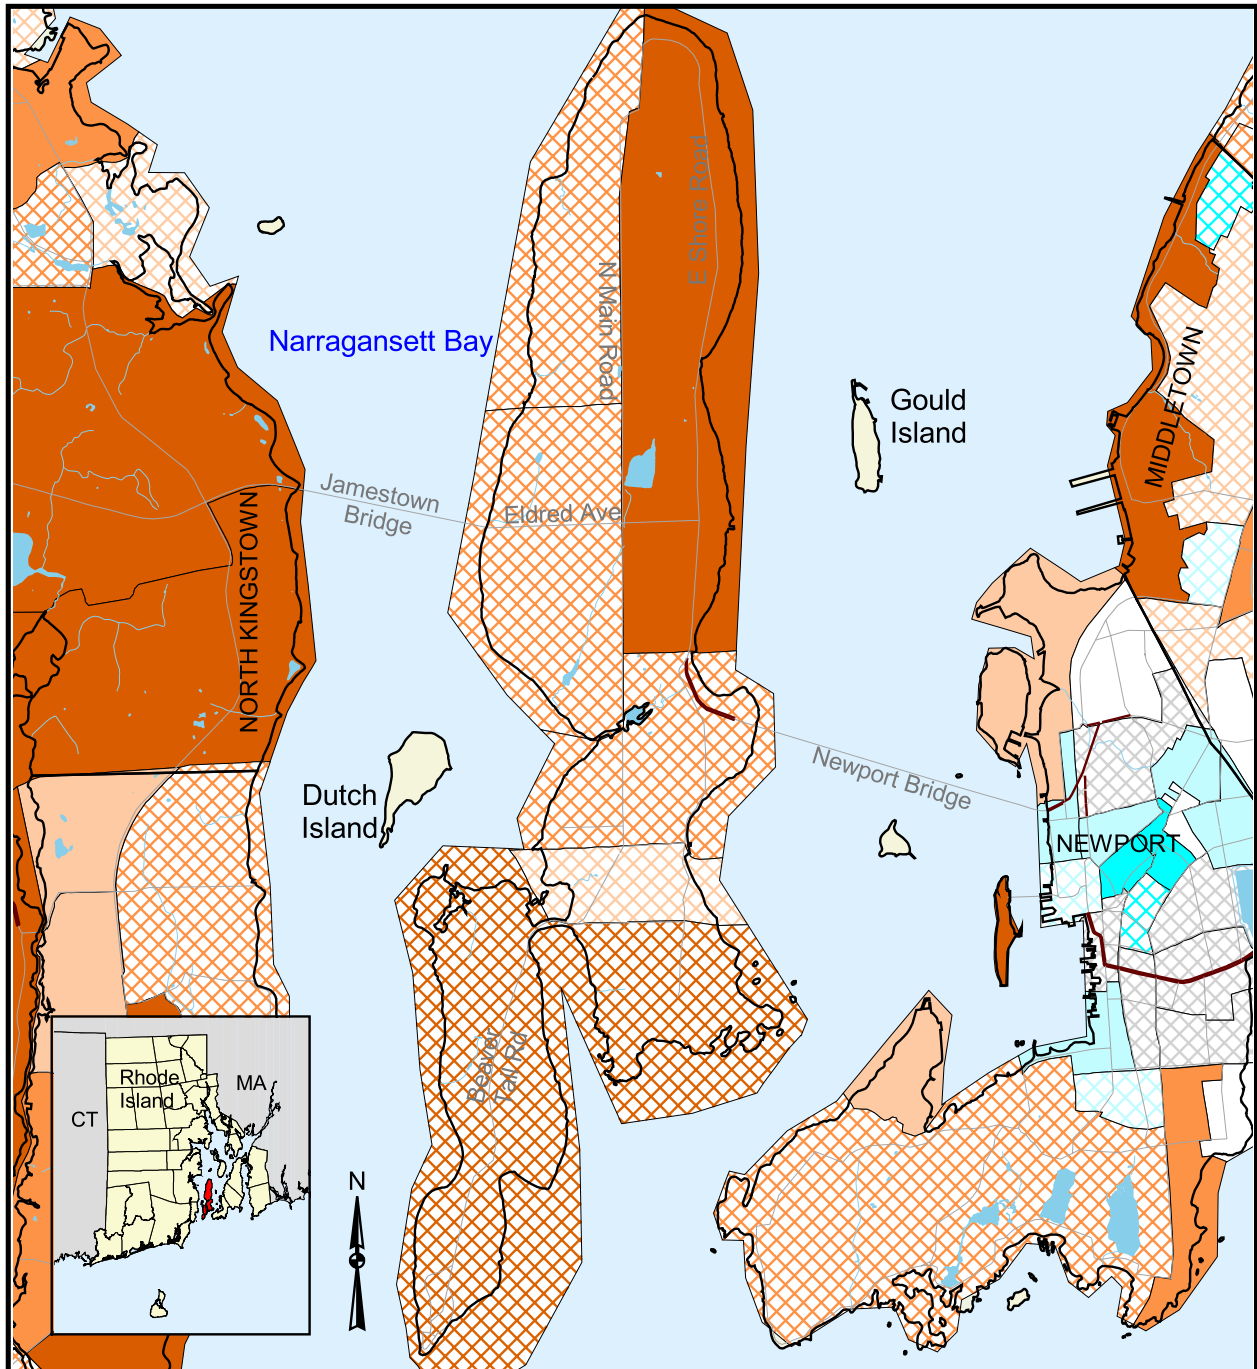

1990 Population Distribution in Jamestown, Rhode Island

Population Density (per square mile)

0 0.5 1 Kilometers

0 0.5 1 Miles

Scale = 1:80,000

Source: All data layers used to create this map were produced by the University of Rhode Island's Environmental Data Center for the Rhode Island Geographic Information System (RIGIS). Population data were collected by the U.S. Census Bureau.