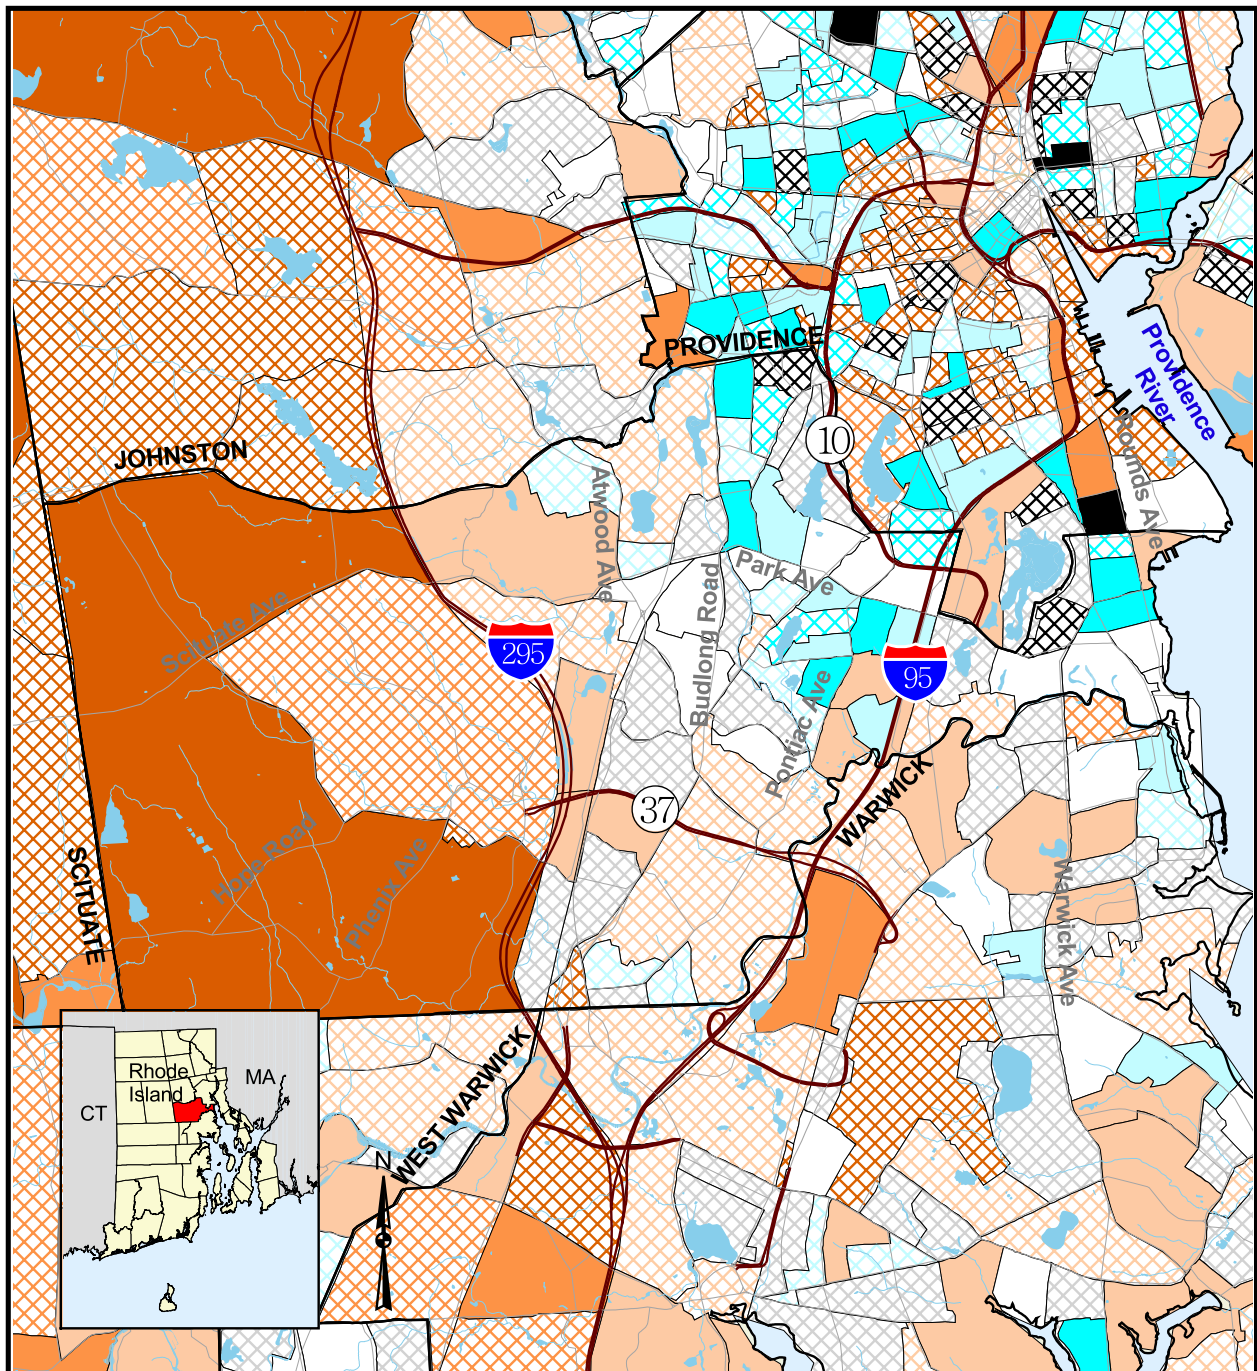

1990 Population Distribution in Cranston, Rhode Island

Population Density (per square mile)

Less than 250	5001 - 6500
251 - 500	6501 - 8000
501 - 1000	8001 - 9500
1001 - 1500	9501 - 11000
1501 - 2500	11001 - 15000
2501 - 3500	15001 - 20000
3501 - 5000	More than 20000

- Primary Roads
- Streams
- Ponds

0 1 2 Kilometers

0 1 2 Miles

Scale = 1:100,000

Source: All data layers used to create this map were produced by the University of Rhode Island's Environmental Data Center for the Rhode Island Geographic Information System (RIGIS). Population data were collected by the U.S. Census Bureau.