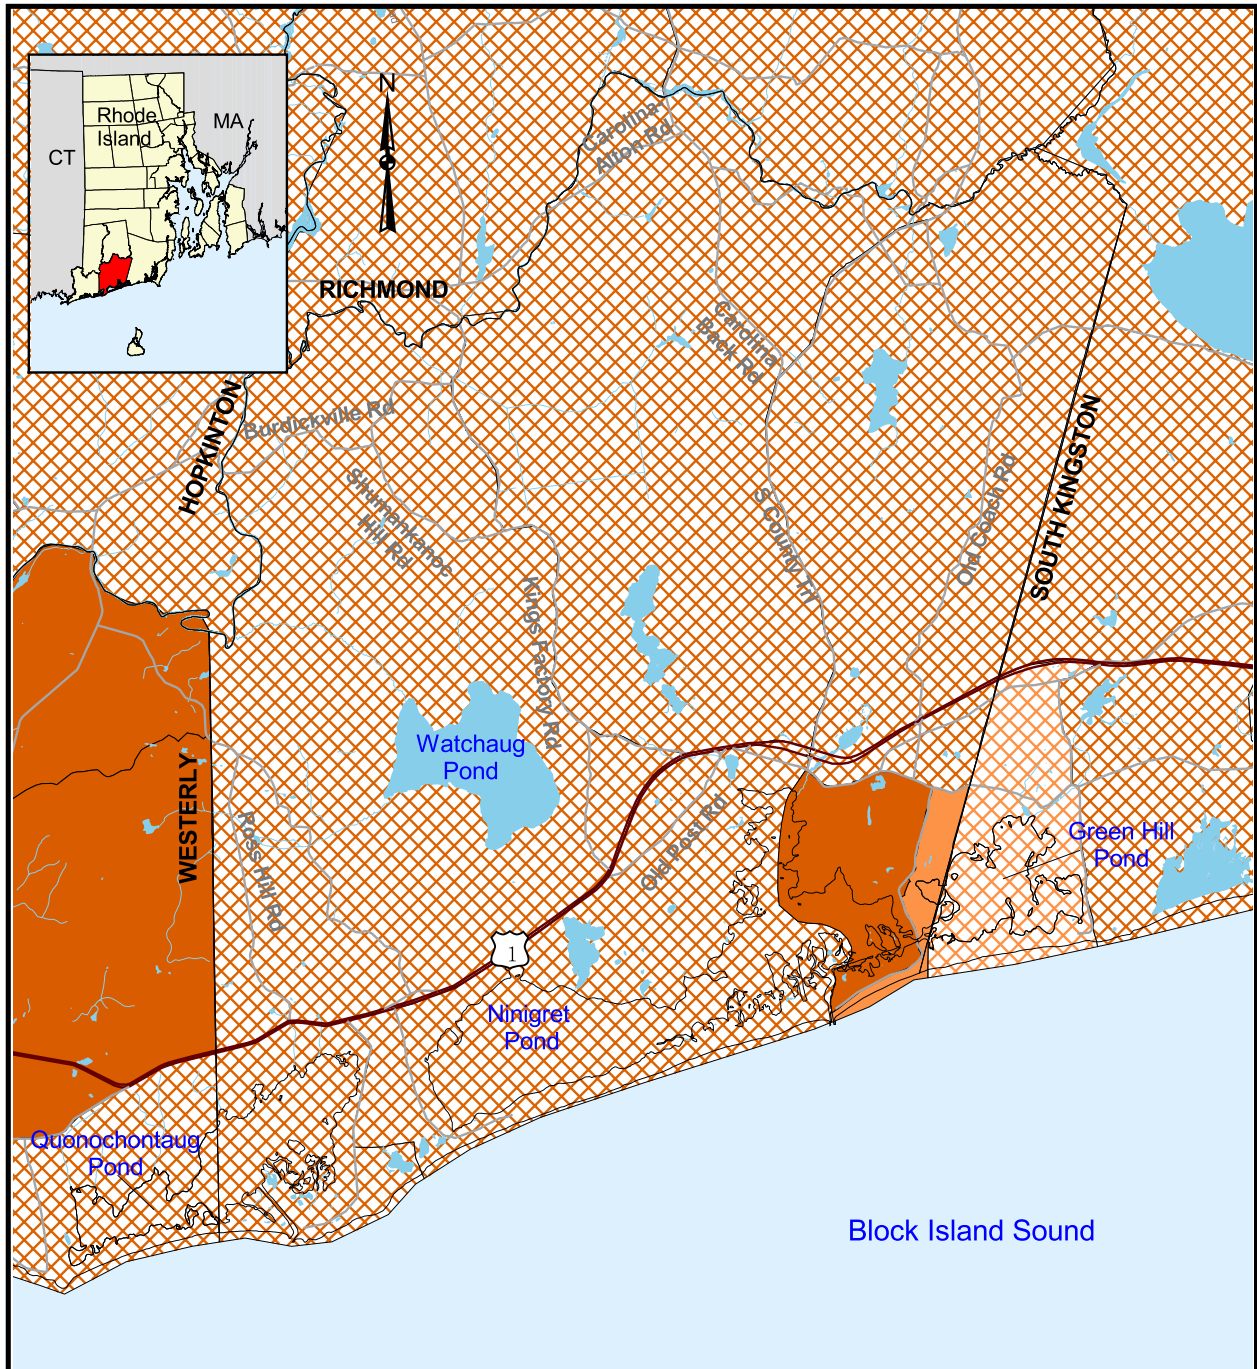

1990 Population Distribution in Charlestown, Rhode Island

Population Density (per square mile)

0 1 2 Kilometers

0 1 2 Miles

Scale = 1:95,000

Source: All data layers used to create this map were produced by the University of Rhode Island's Environmental Data Center for the Rhode Island Geographic Information System (RIGIS). Population data were collected by the U.S. Census Bureau.