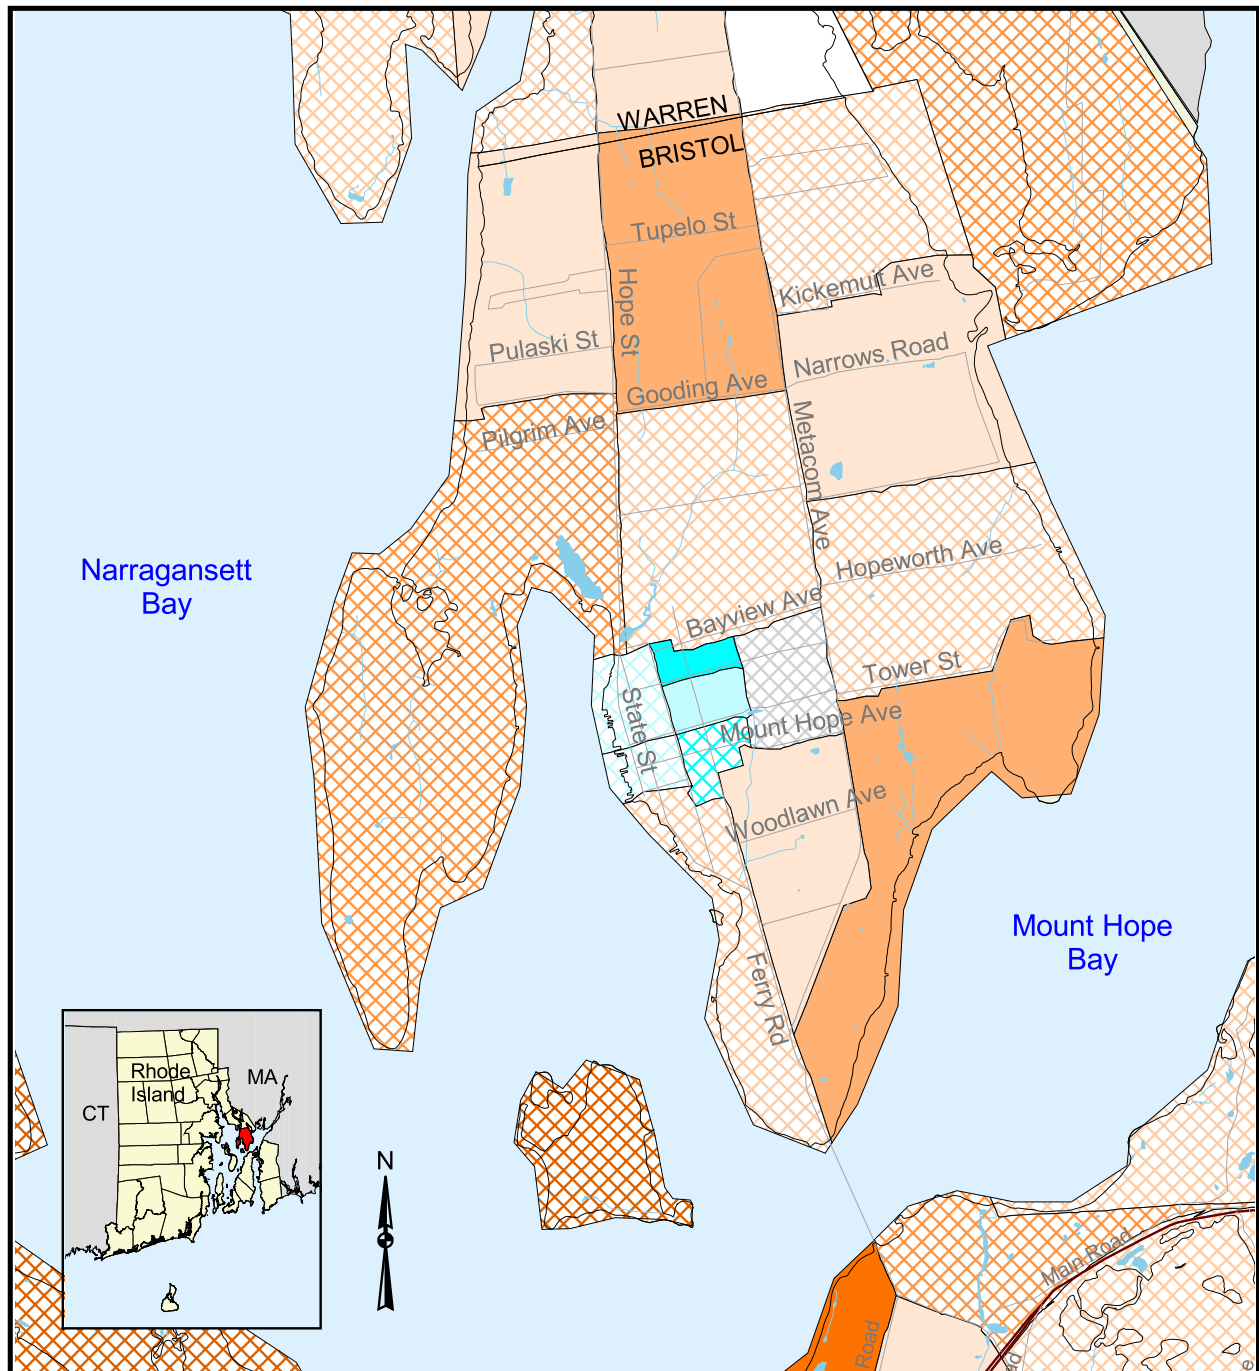

1990 Population Distribution in Bristol, Rhode Island

Population Density (per square mile)

0 0.5 1 Kilometers

0 0.5 1 Miles

Scale = 1:60,000

Source: All data layers used to create this map were produced by the University of Rhode Island's Environmental Data Center for the Rhode Island Geographic Information System (RIGIS). Population data were collected by the U.S. Census Bureau.