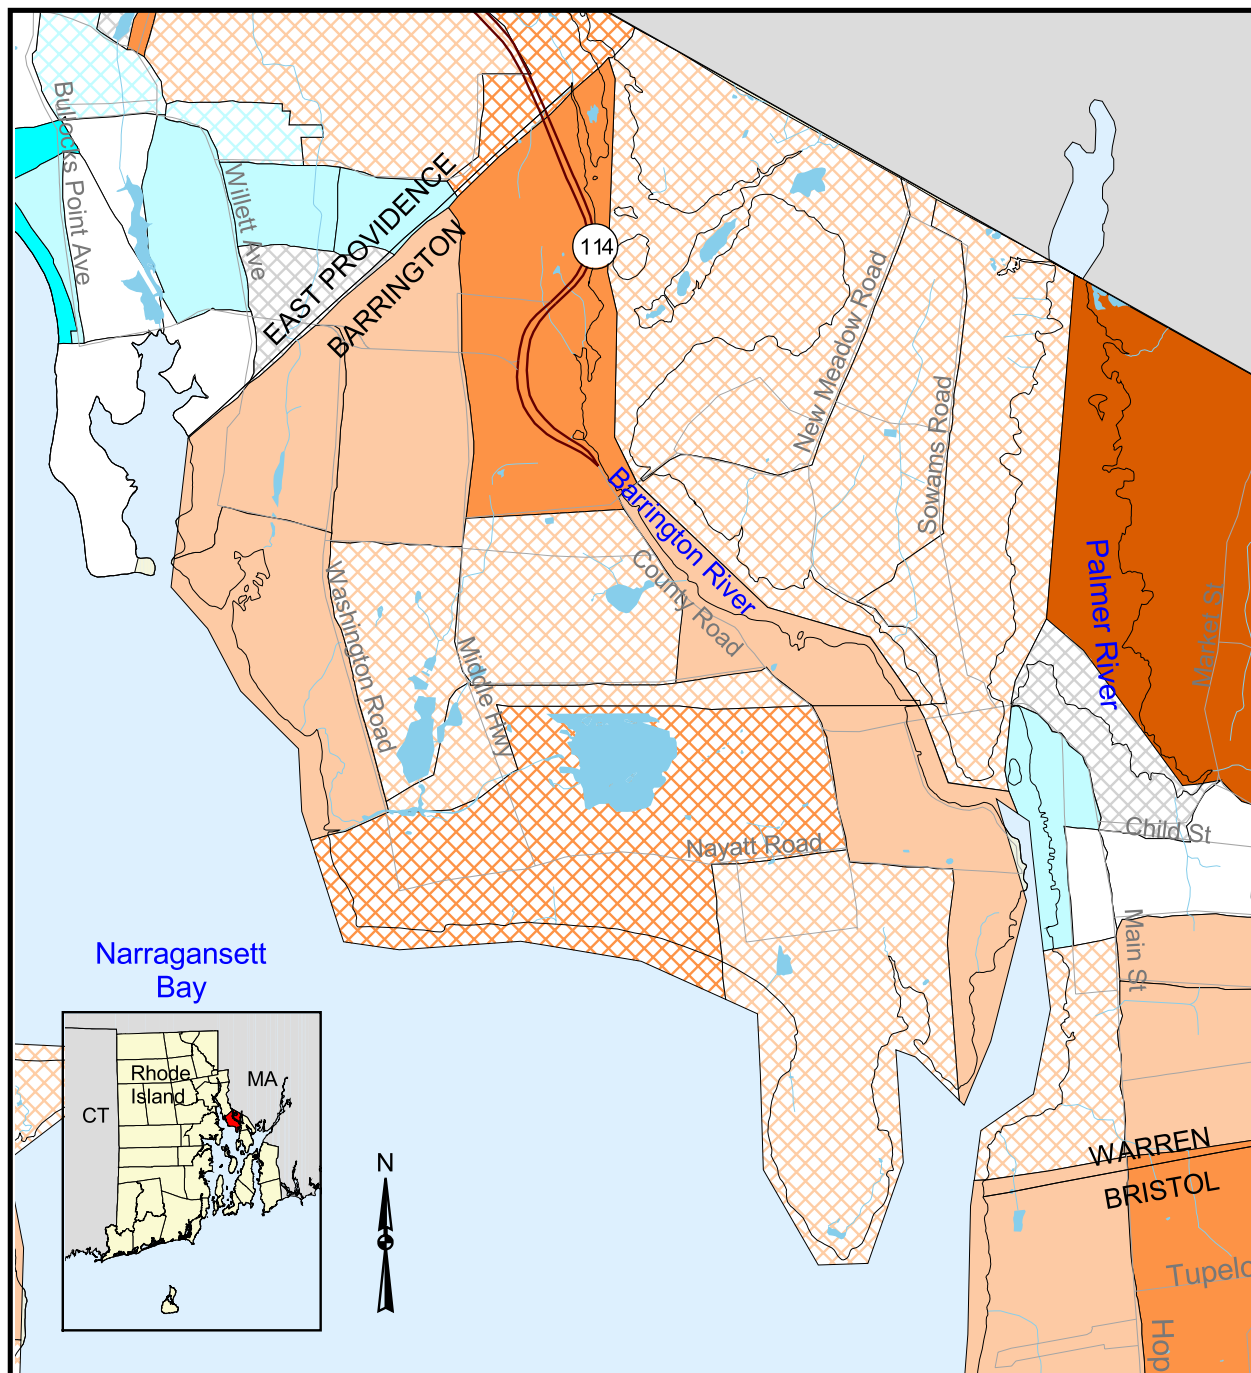

1990 Population Distribution in Barrington, Rhode Island

Population Density (per square mile)

Less than 250	5001 - 6500
251 - 500	6501 - 8000
501 - 1000	8001 - 9500
1001 - 1500	9501 - 11000
1501 - 2500	11001 - 15000
2501 - 3500	15001 - 20000
3501 - 5000	More than 20000

- Primary Roads
- Streams
- Ponds

0 0.5 1 Kilometers

0 0.5 1 Miles

Scale = 1:50,000

Source: All data layers used to create this map were produced by the University of Rhode Island's Environmental Data Center for the Rhode Island Geographic Information System (RIGIS). Population data were collected by the U.S. Census Bureau.