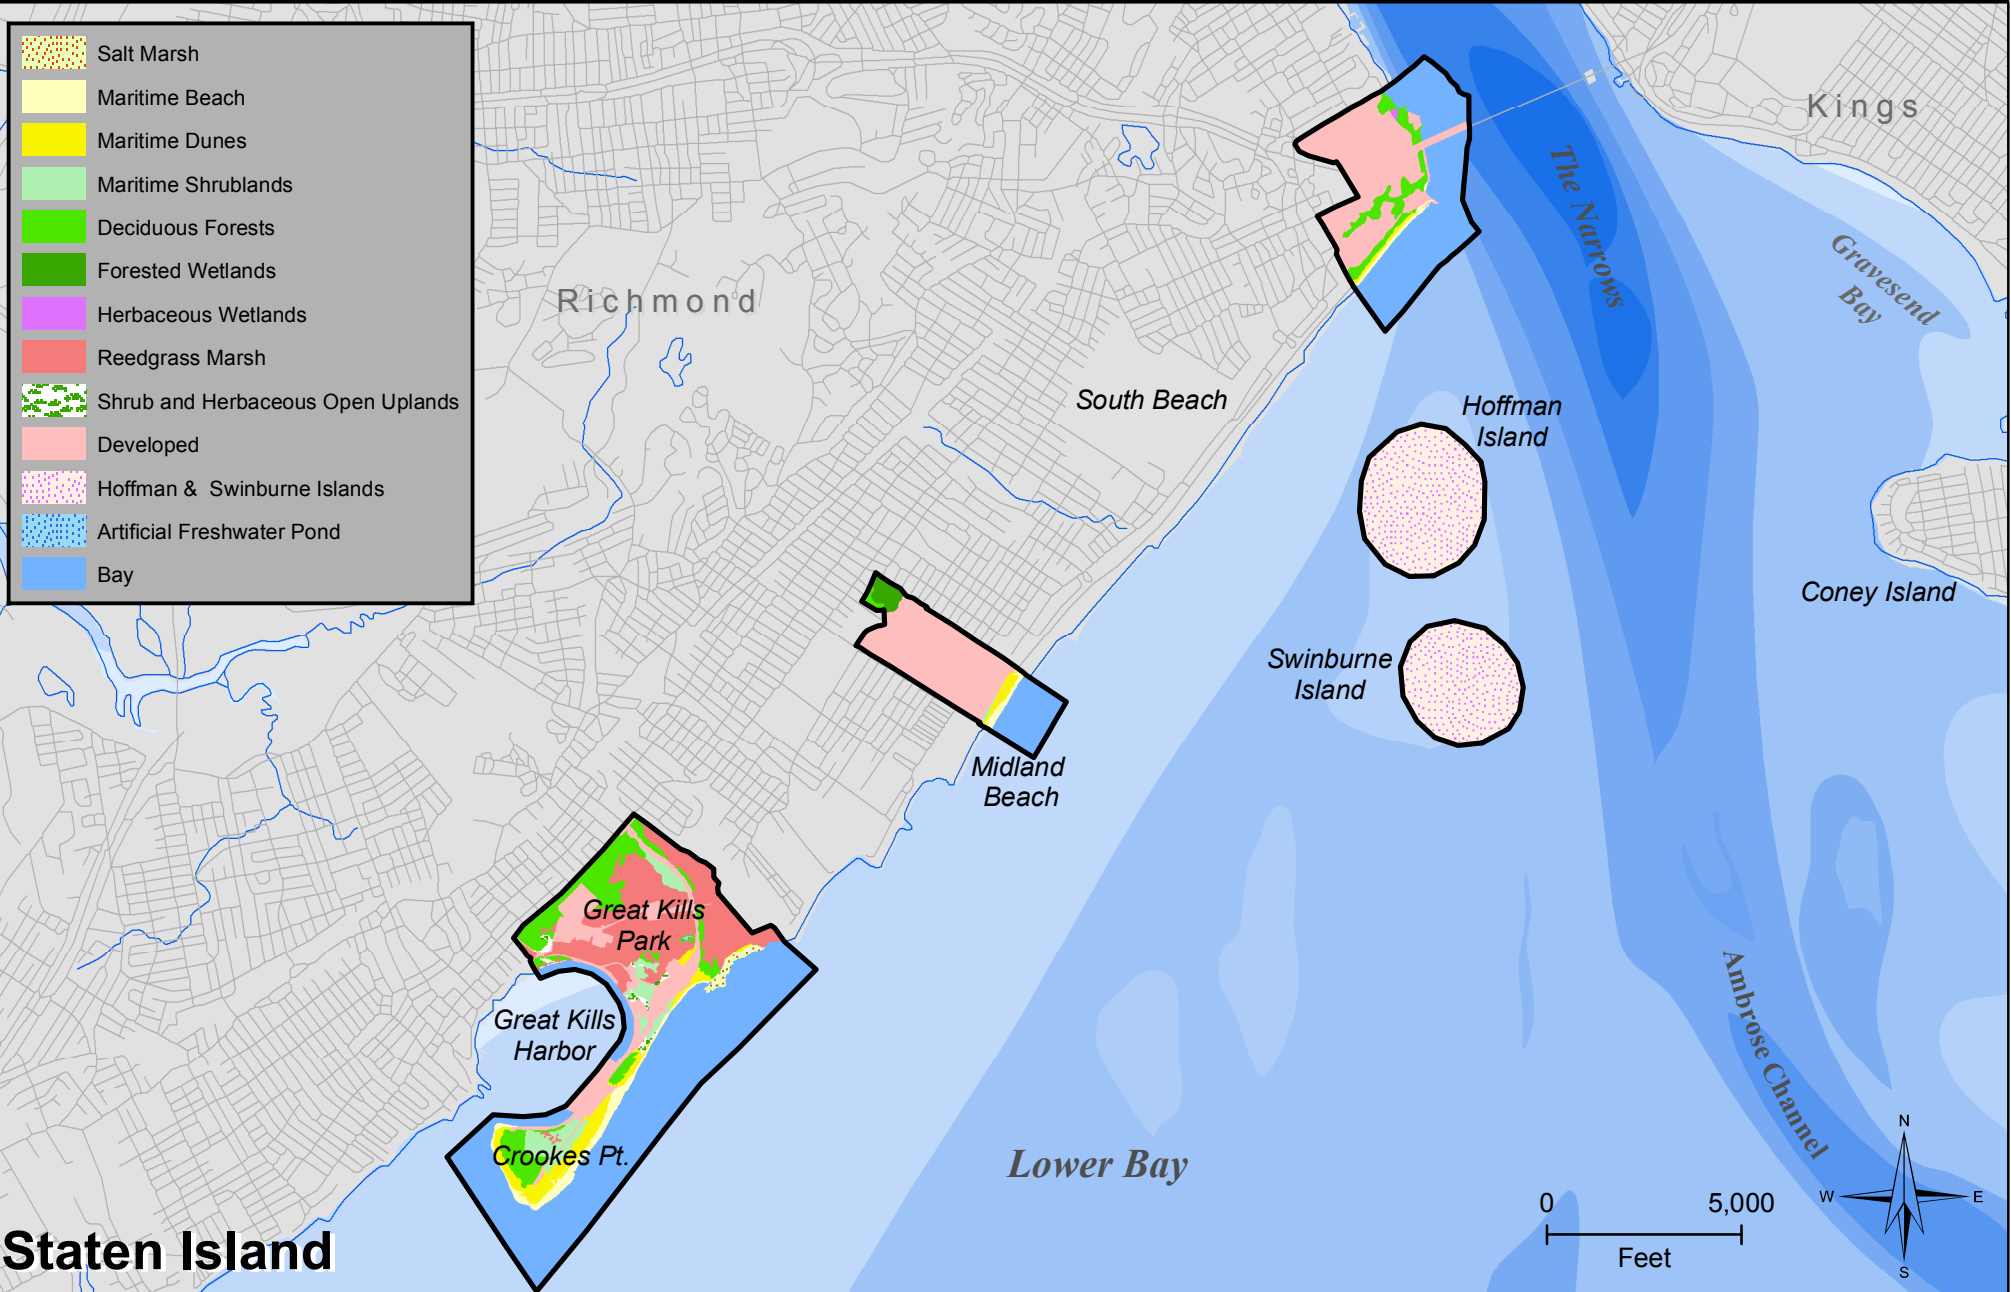

Gateway National Recreational Area New York New Jersey

National Park Service
U.S. Department of the Interior

- Salt Marsh
- Maritime Beach
- Maritime Dunes
- Maritime Shrublands
- Deciduous Forests
- Forested Wetlands
- Herbaceous Wetlands
- Reedgrass Marsh
- Shrub and Herbaceous Open Uplands
- Developed
- Hoffman & Swinburne Islands
- Artificial Freshwater Pond
- Bay

Staten Island