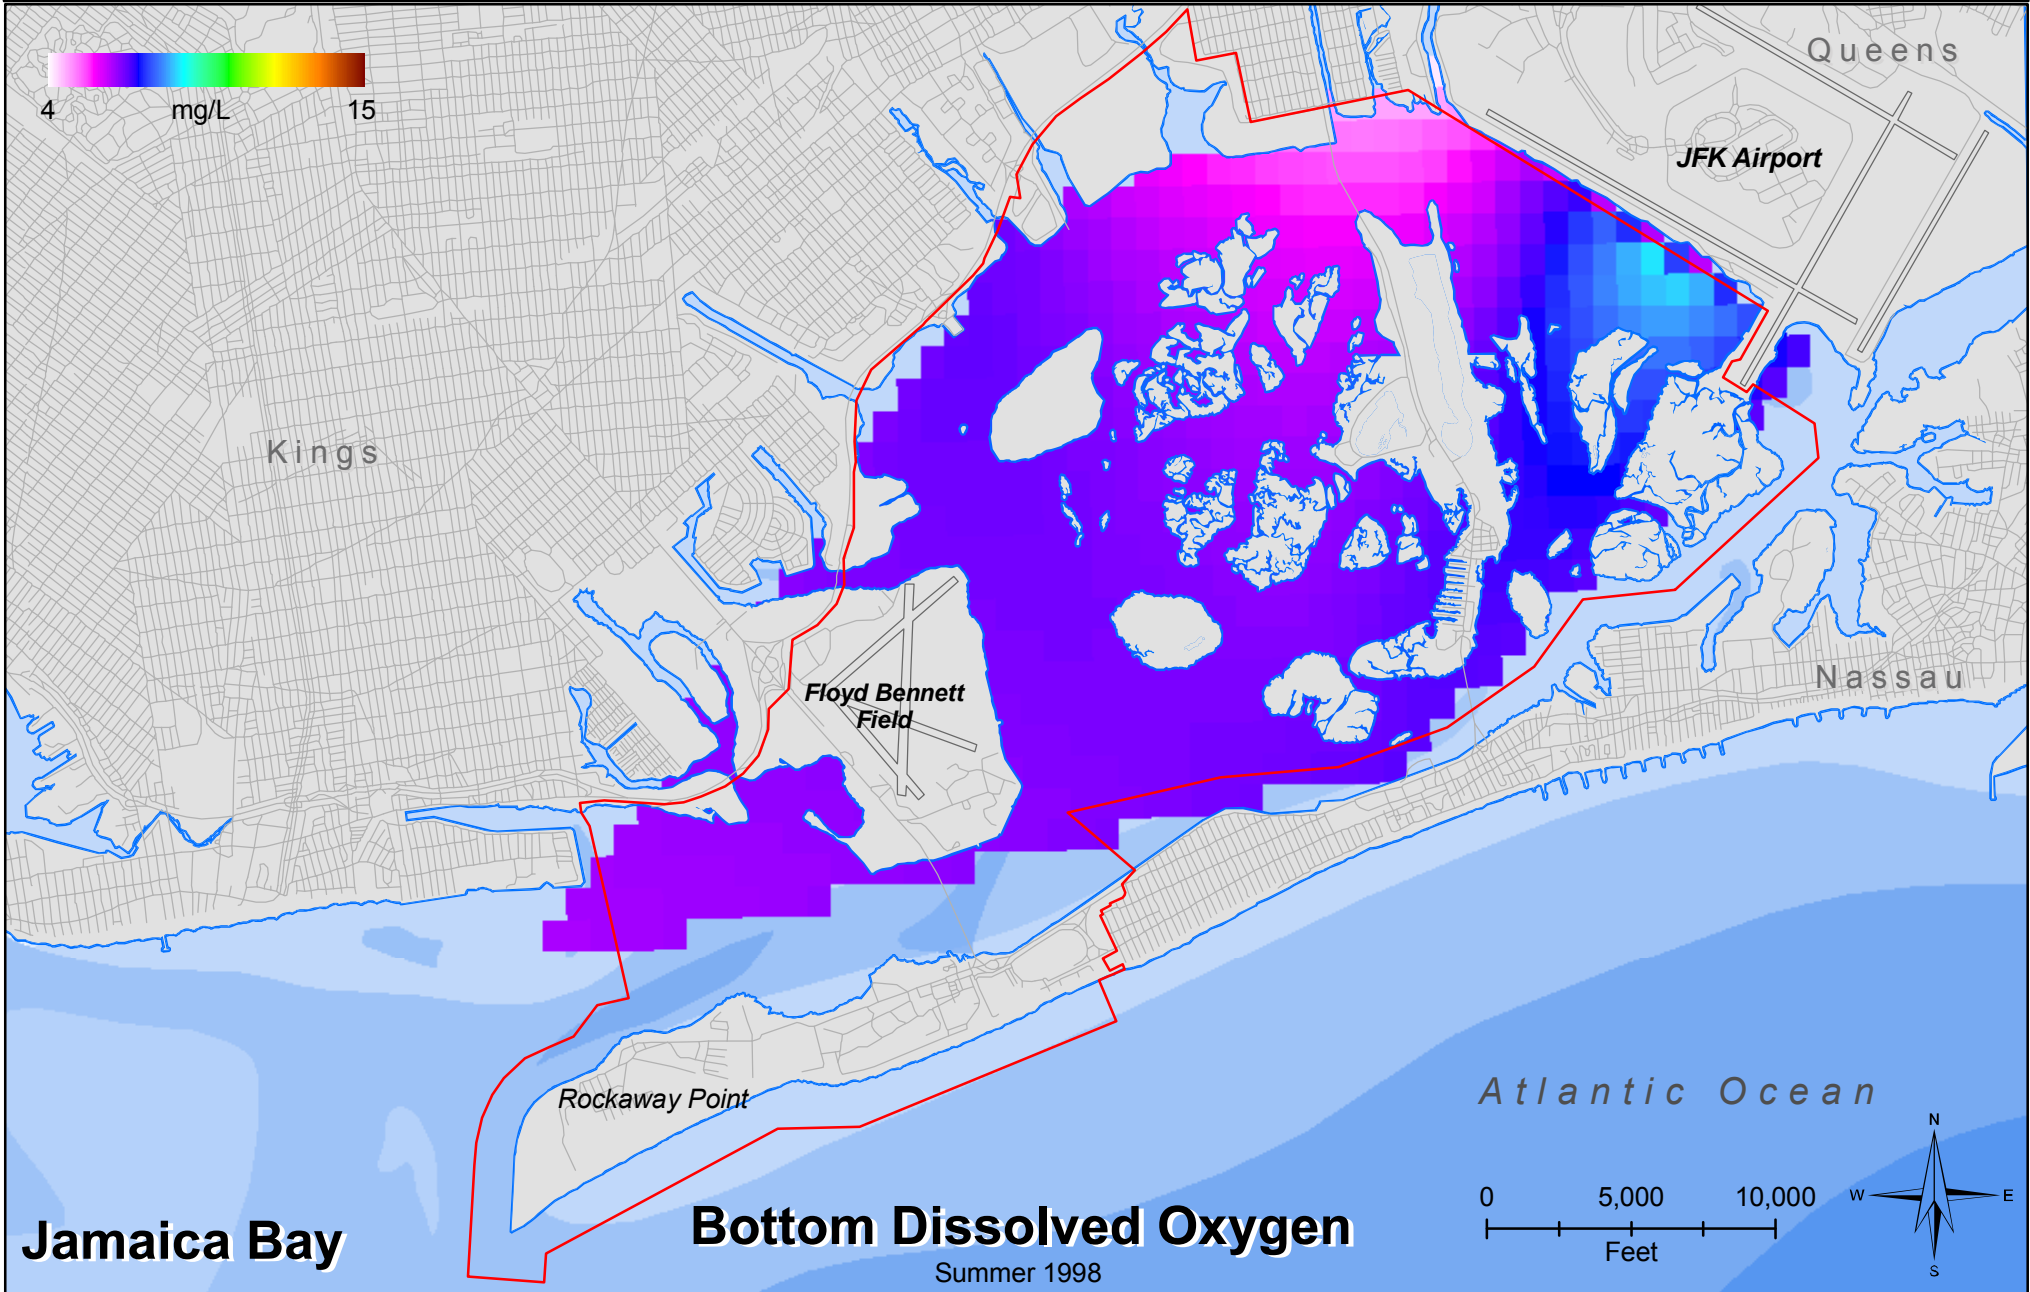

Gateway National Recreational Area New York New Jersey

National Park Service
U.S. Department of the Interior

Jamaica Bay

Bottom Dissolved Oxygen

Summer 1998

Atlantic Ocean

0 5,000 10,000
Feet