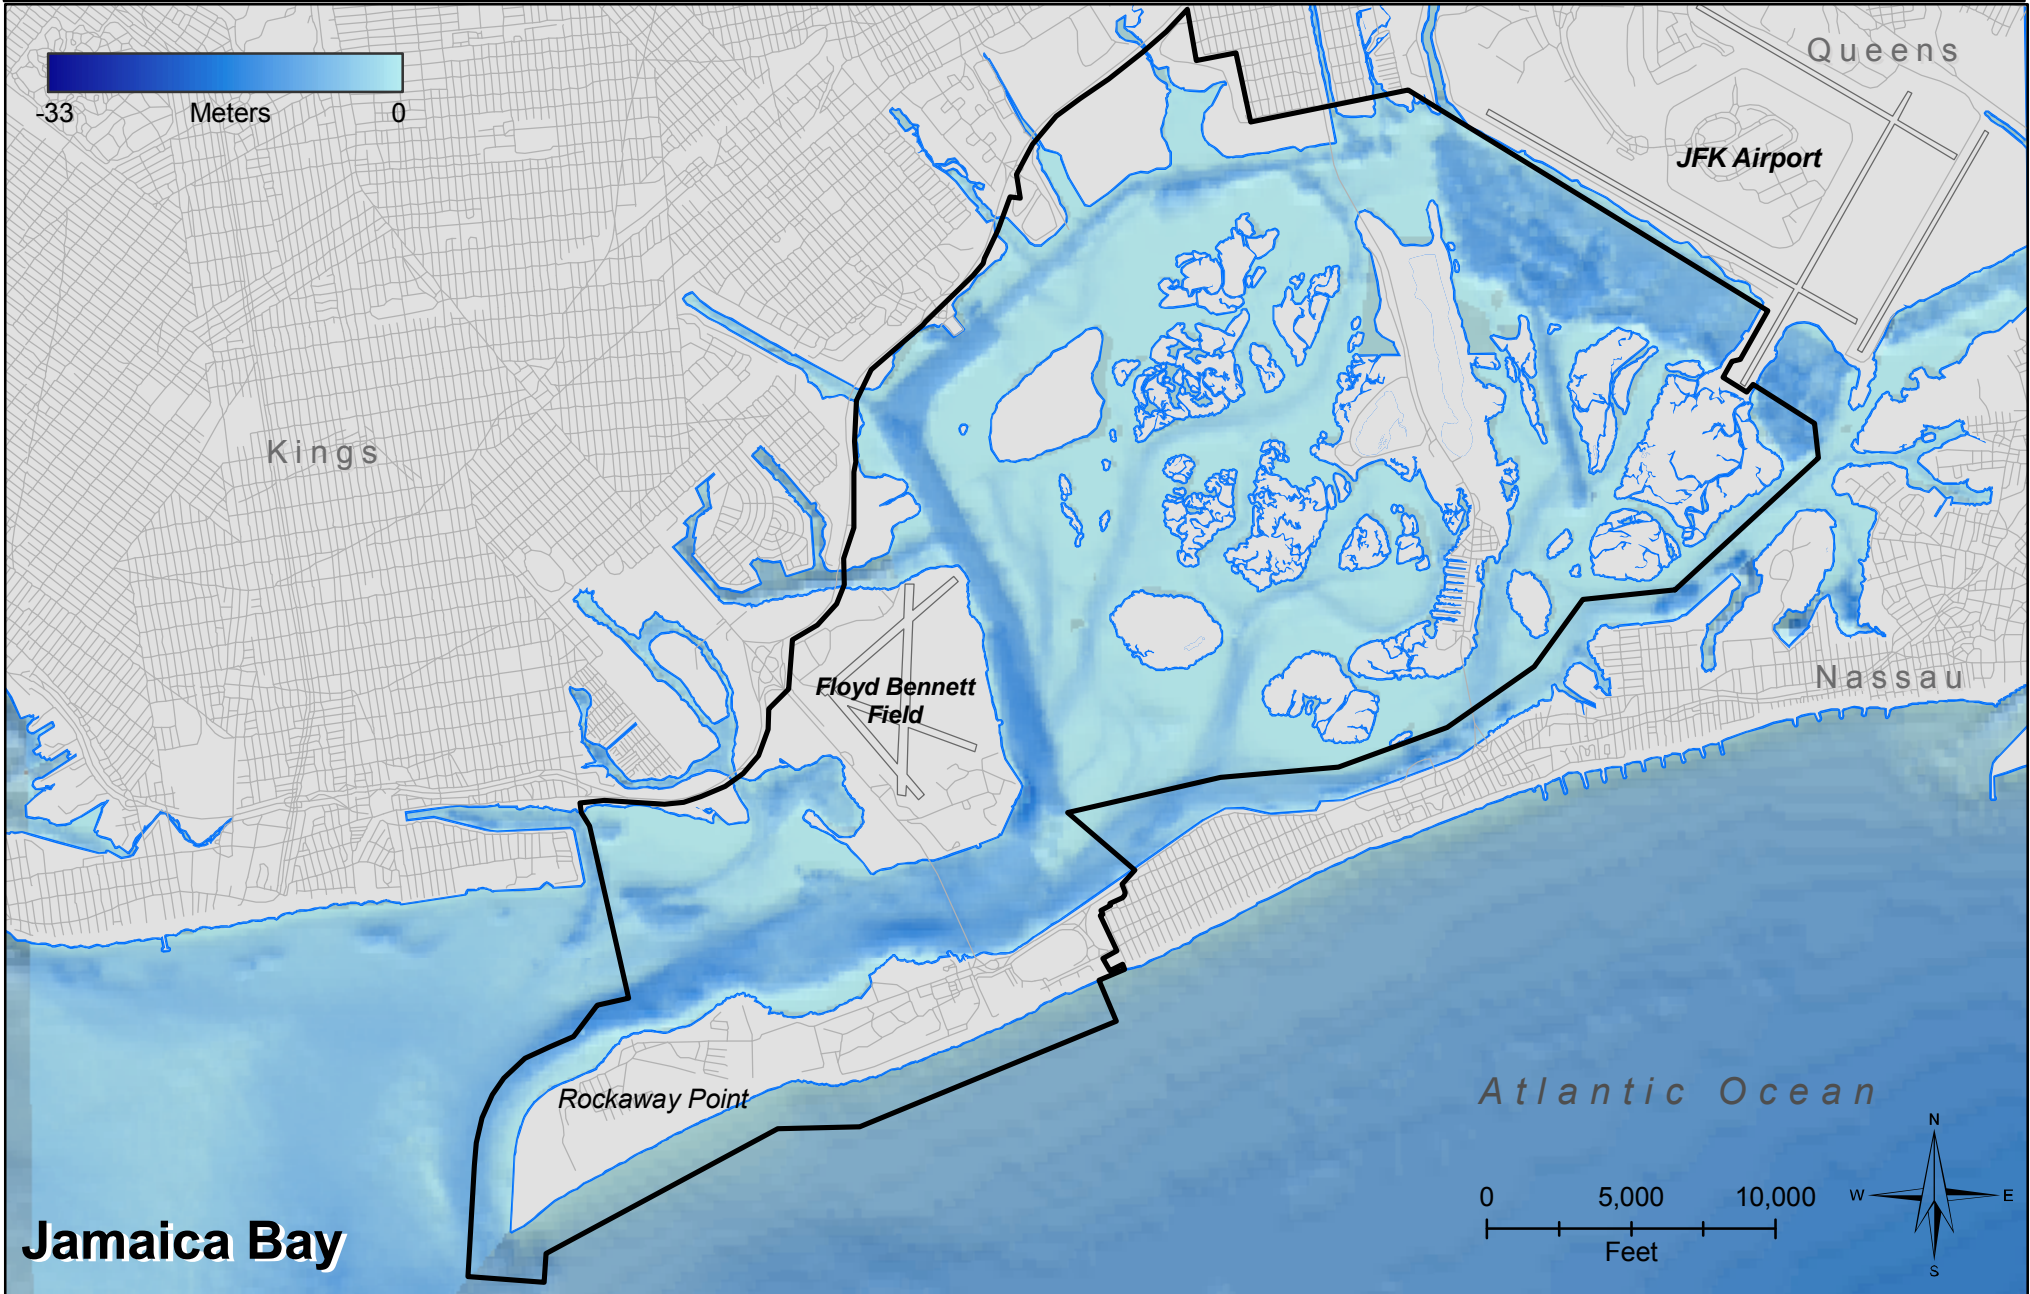

Gateway National Recreational Area New York New Jersey

National Park Service
U.S. Department of the Interior

-33 Meters 0

Queens

JFK Airport

Kings

Floyd Bennett Field

Nassau

Rockaway Point

Atlantic Ocean

Jamaica Bay

0 5,000 10,000
Feet