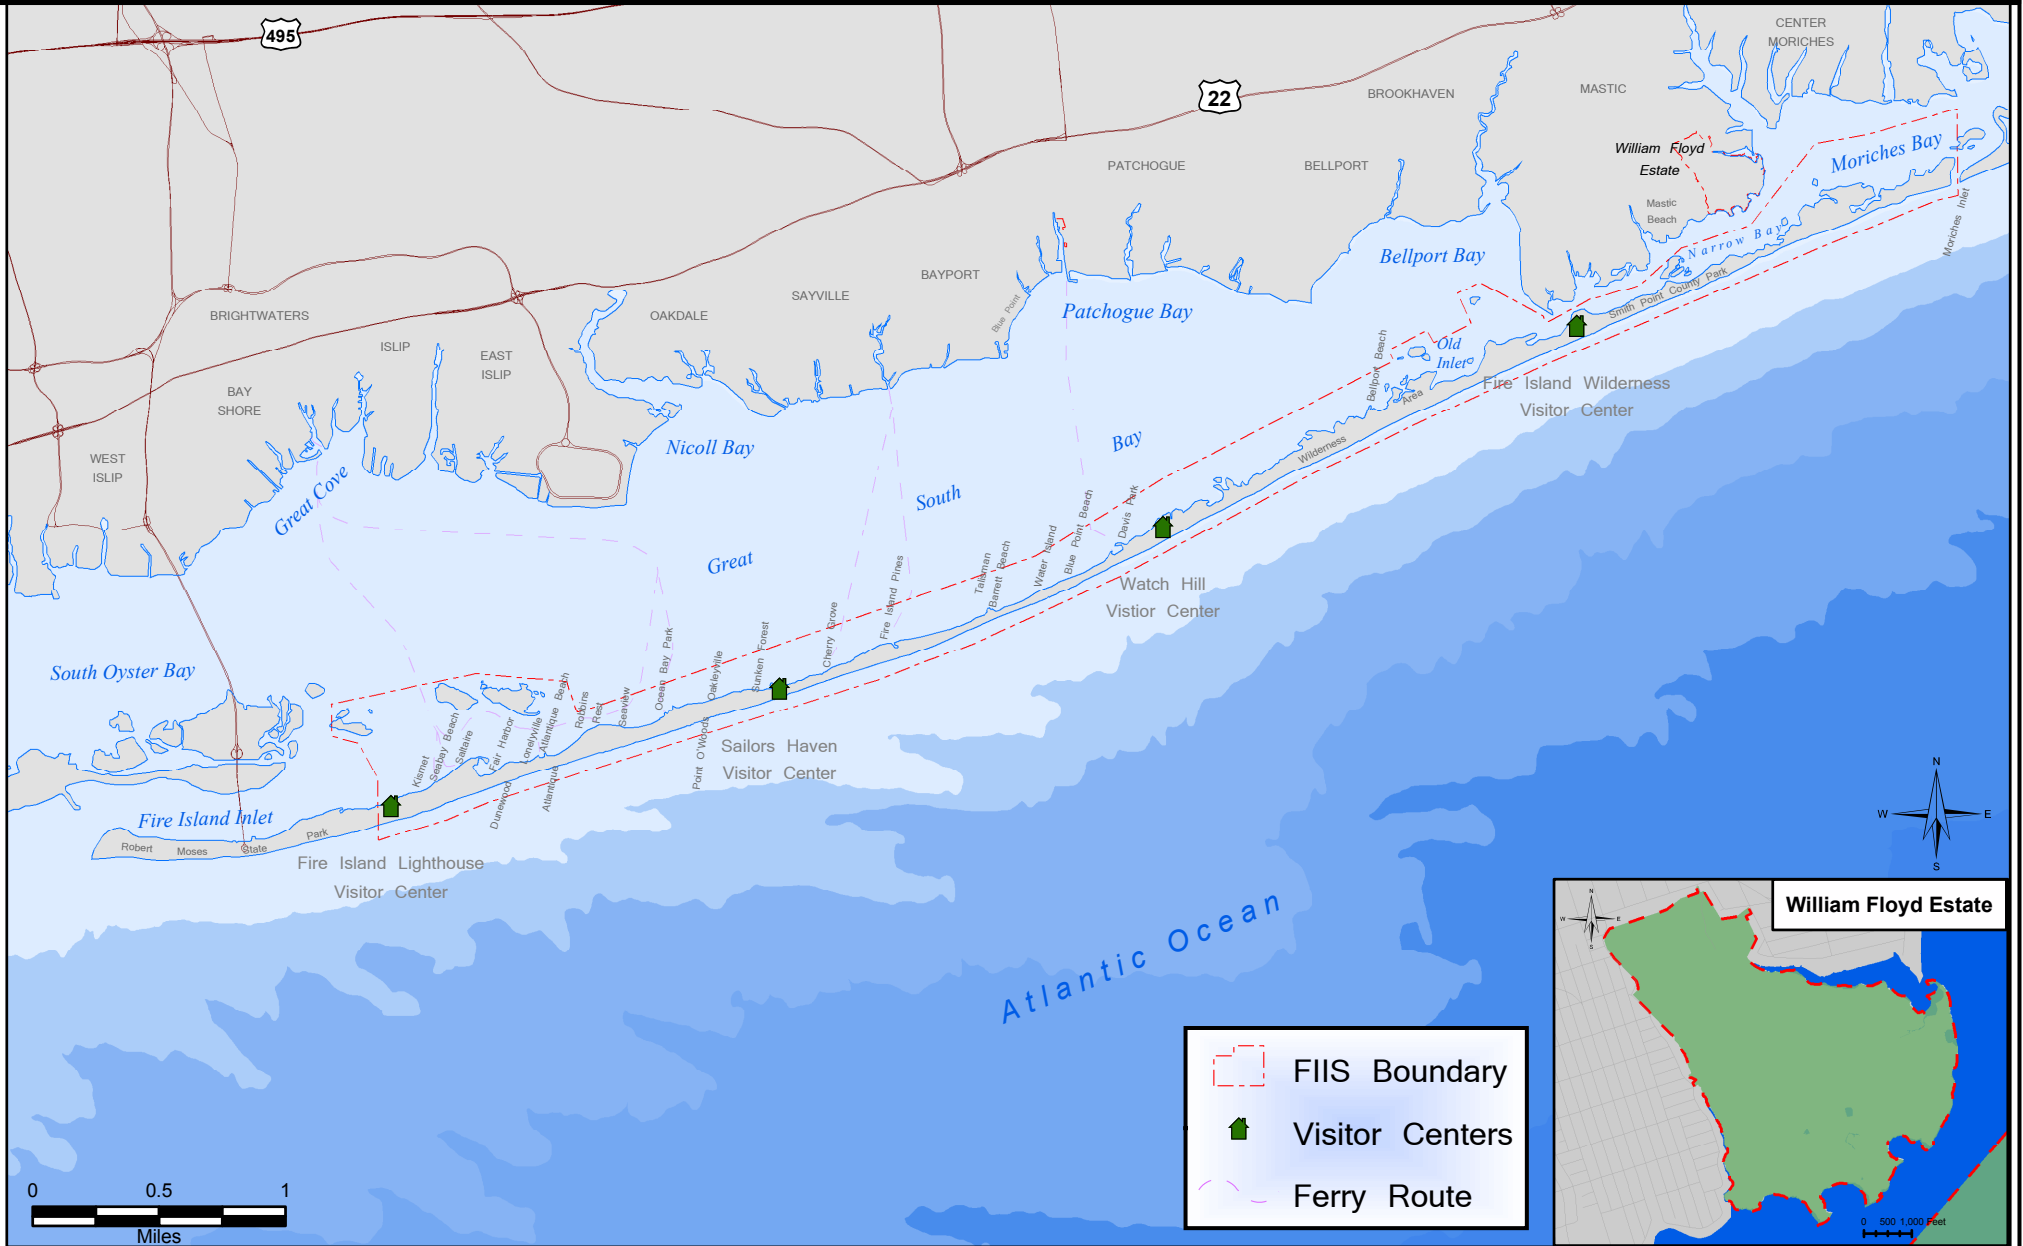

Fire Island National Seashore New York

National Park Service
U.S. Department of the Interior

-  FIS Boundary
-  Visitor Centers
-  Ferry Route